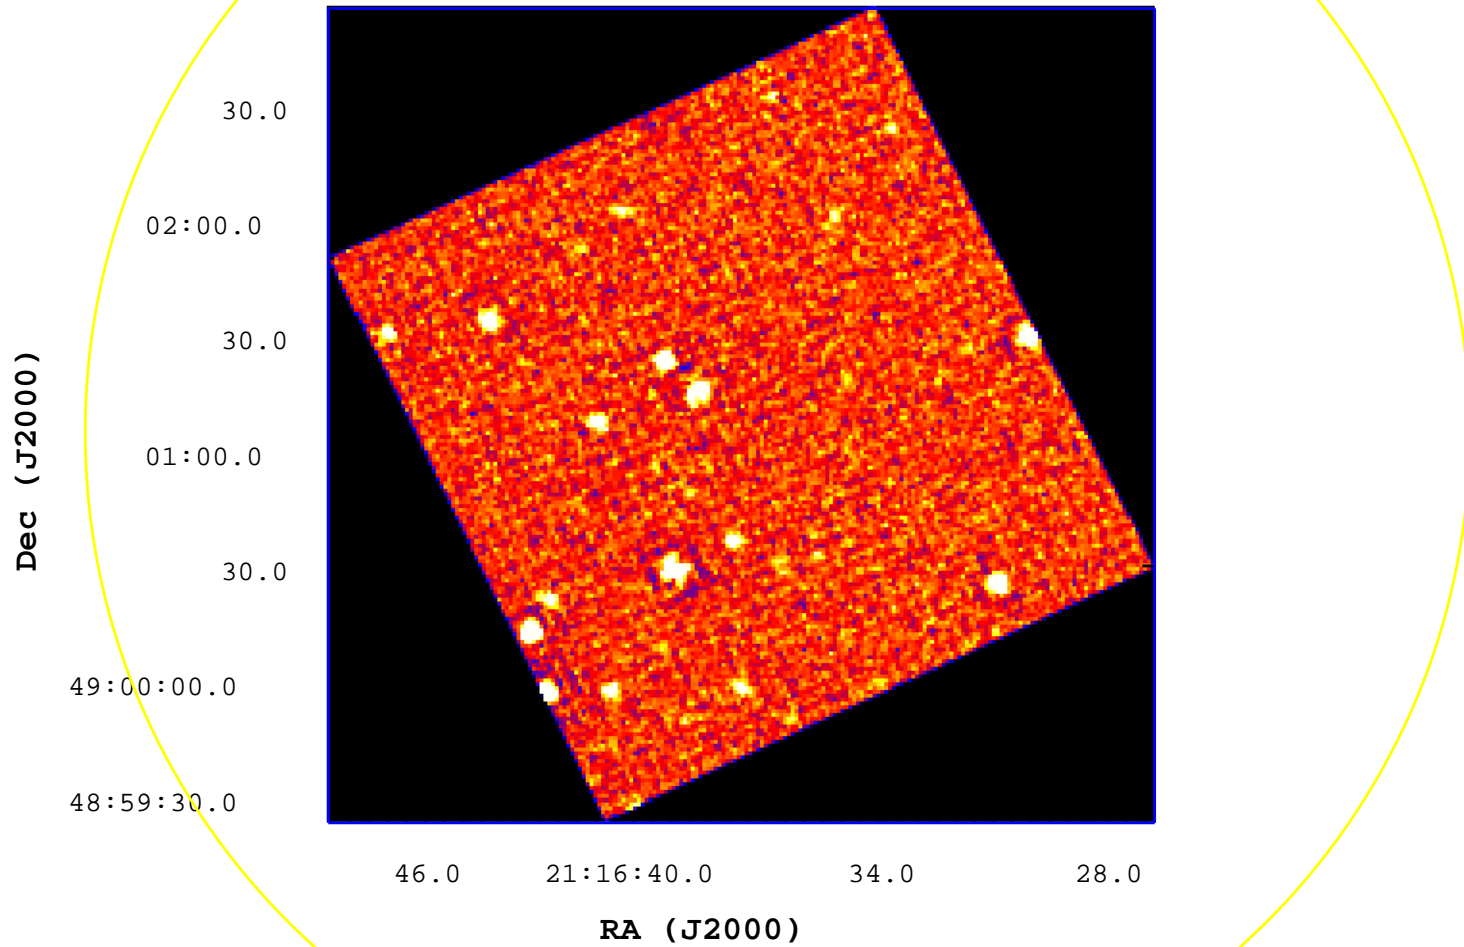

UVOT Finding Chart

OBSID 00597841000 / DATE-OBS 2014-05-02T08:44:59.6

10

20

30

40

50