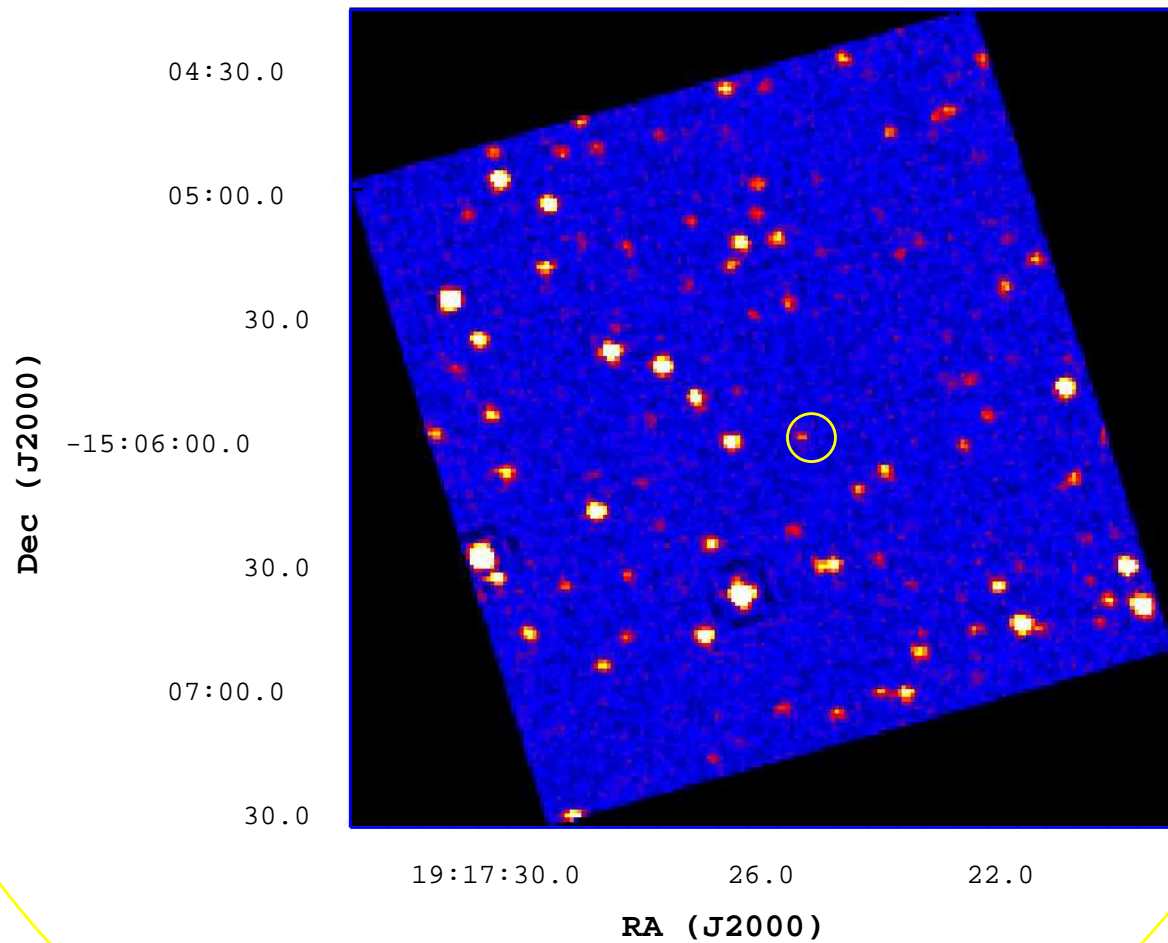

UVOT Finding Chart

OBSID 00598819000 / DATE-OBS 2014-05-12T19:46:34.3

10

20

30

40

50

60