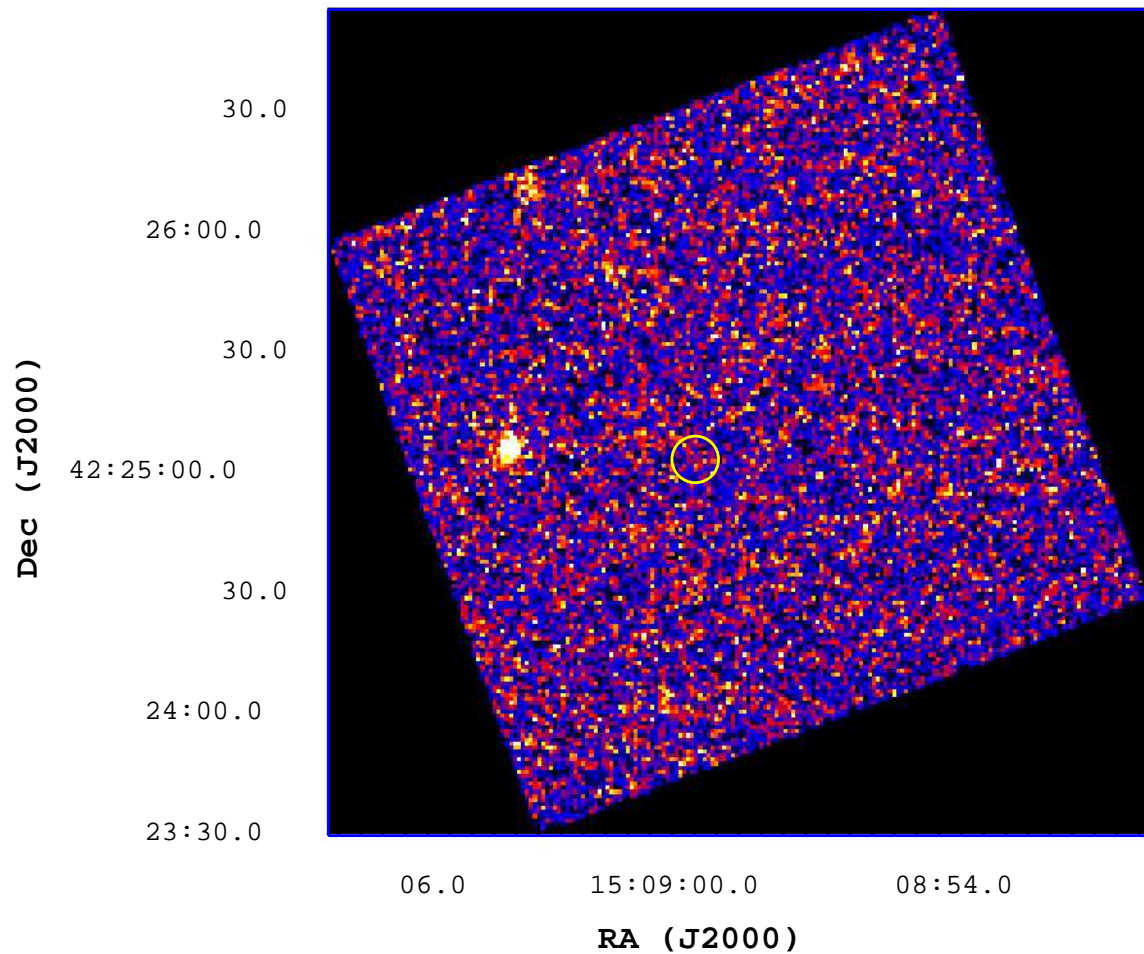

UVOT Finding Chart

OBSID 00599287000 / DATE-OBS 2014-05-18T09:22:48.0

0.5

1

1.5

2

2.5

3

3.5

4

4.5