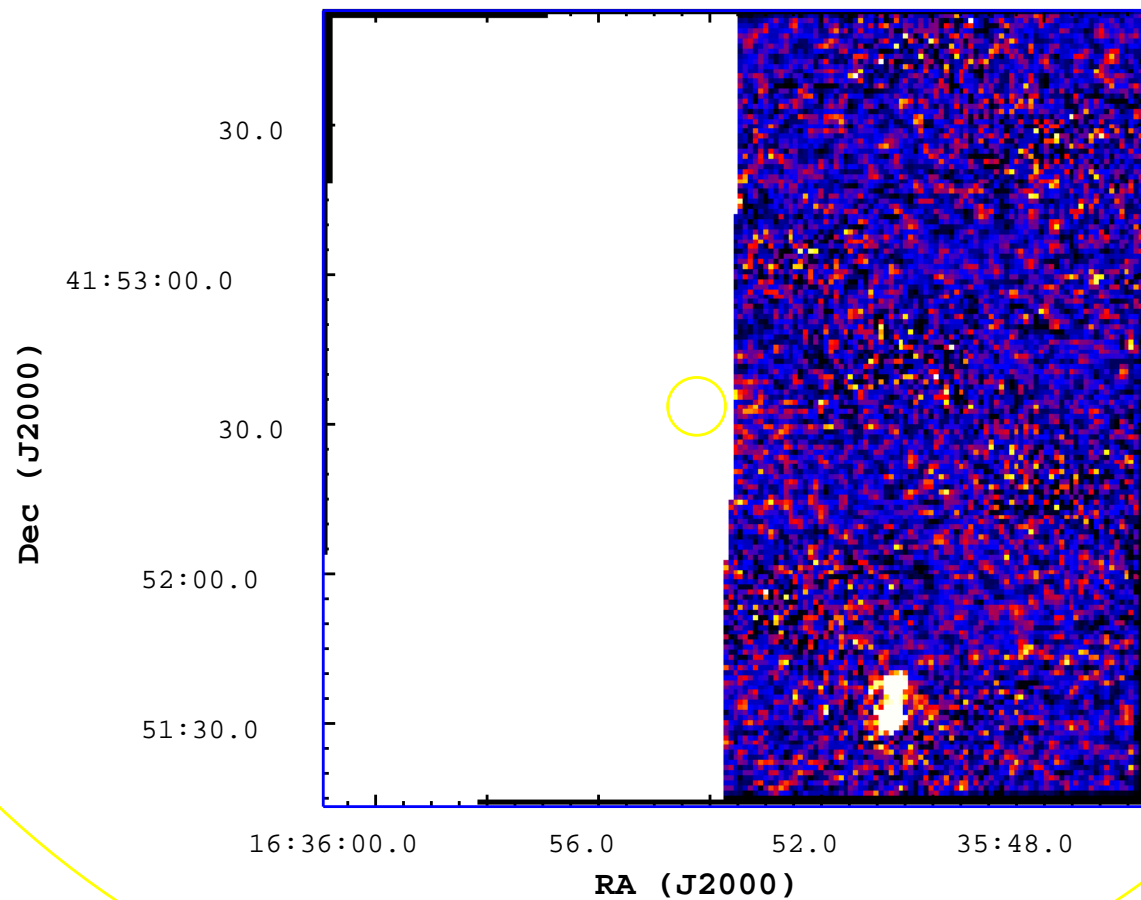

# UVOT Finding Chart

OBSID 00602884000 / DATE-OBS 2014-06-29T14:22:56.0

0.5

1

1.5

2

2.5

3

3.5

4

4.5

5