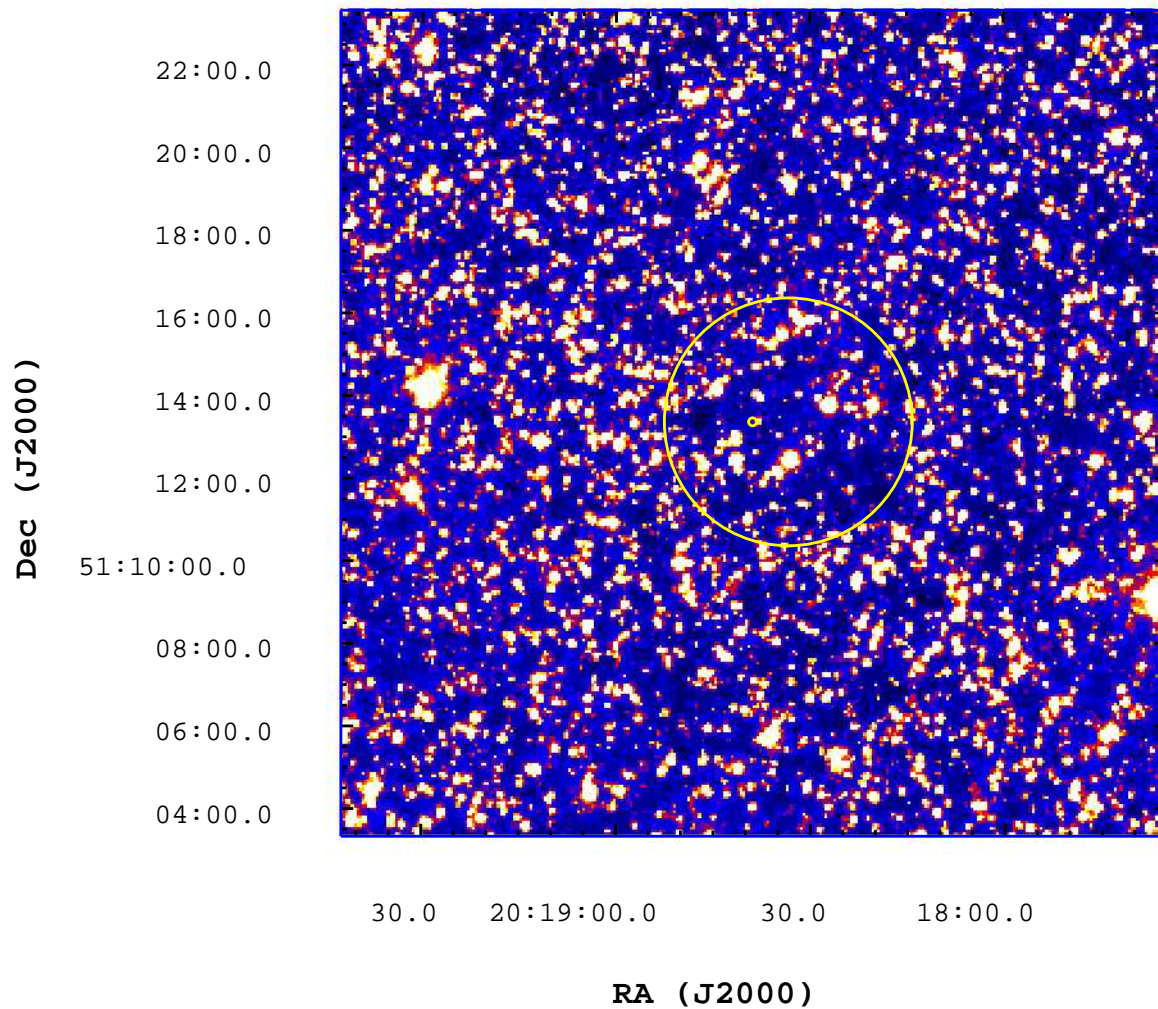

# UVOT Finding Chart

OBSID 00603810000 / DATE-OBS 2014-07-09T01:15:26.1

1500

2000

2500

3000

3500