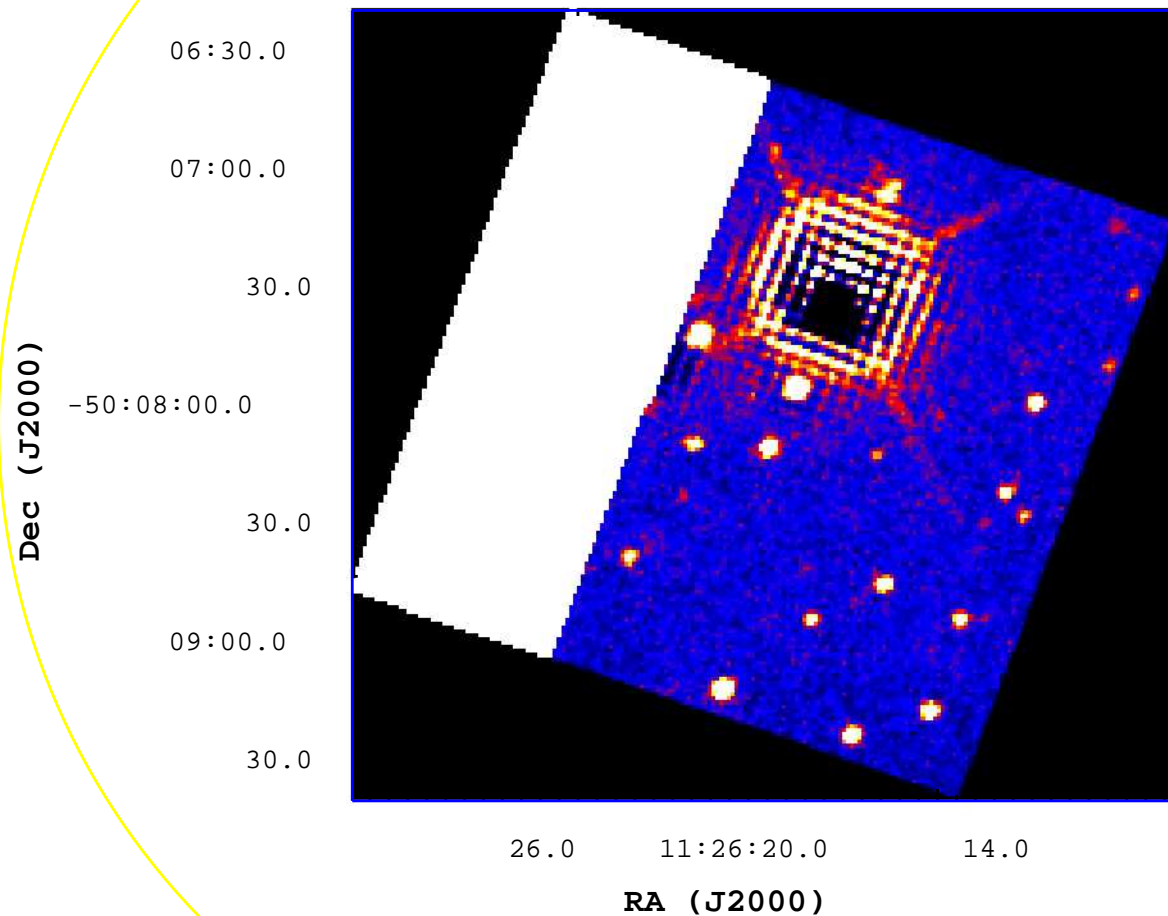

# UVOT Finding Chart

OBSID 00605612000 / DATE-OBS 2014-07-19T06:08:43.3

0 5 10 15 20 25 30 35 40 45 50