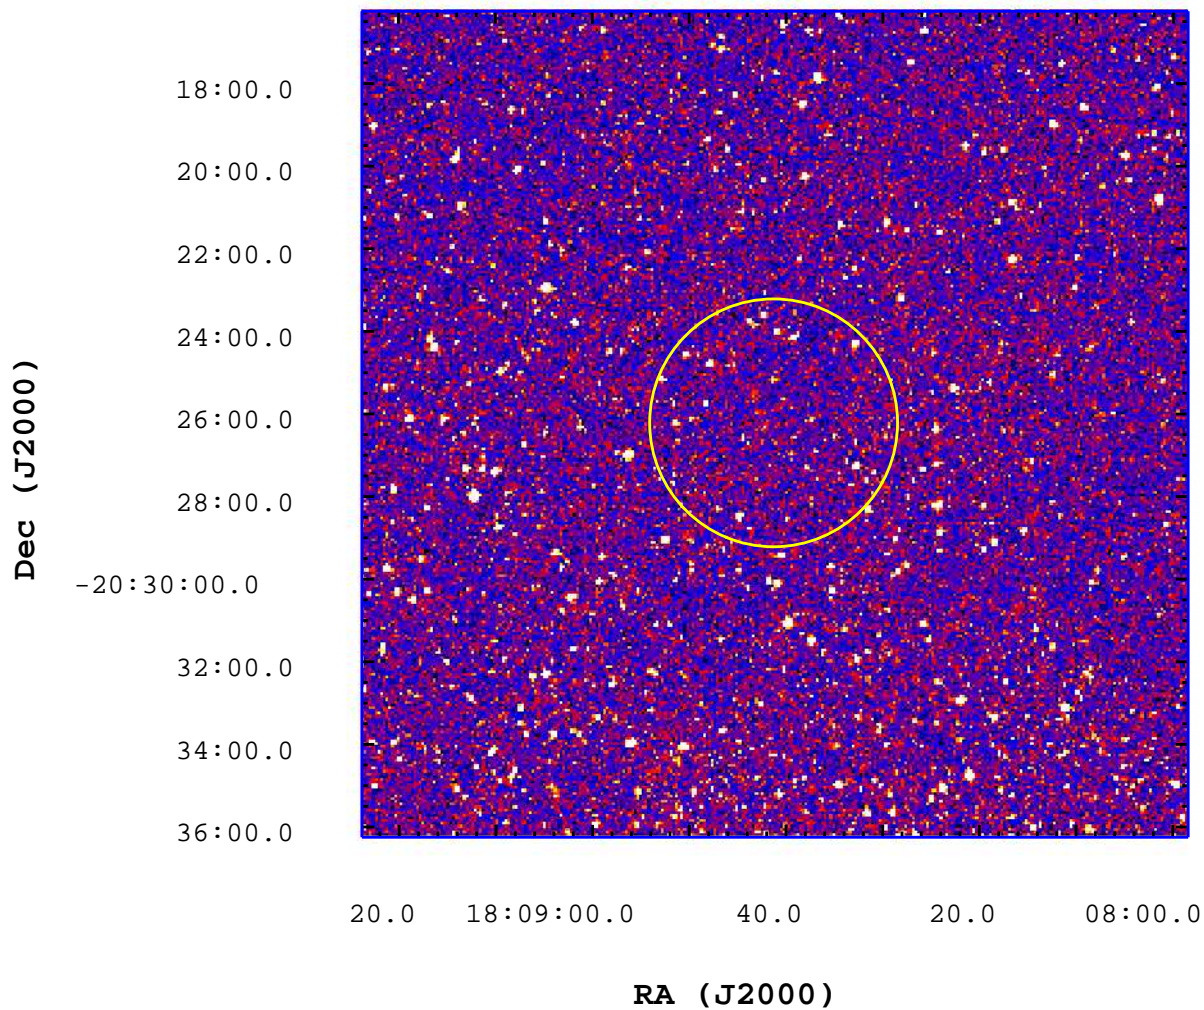

# UVOT Finding Chart

OBSID 00607399000 / DATE-OBS 2014-07-29T02:46:41.9

1400

1600

1800

2000

2200

2400

2600