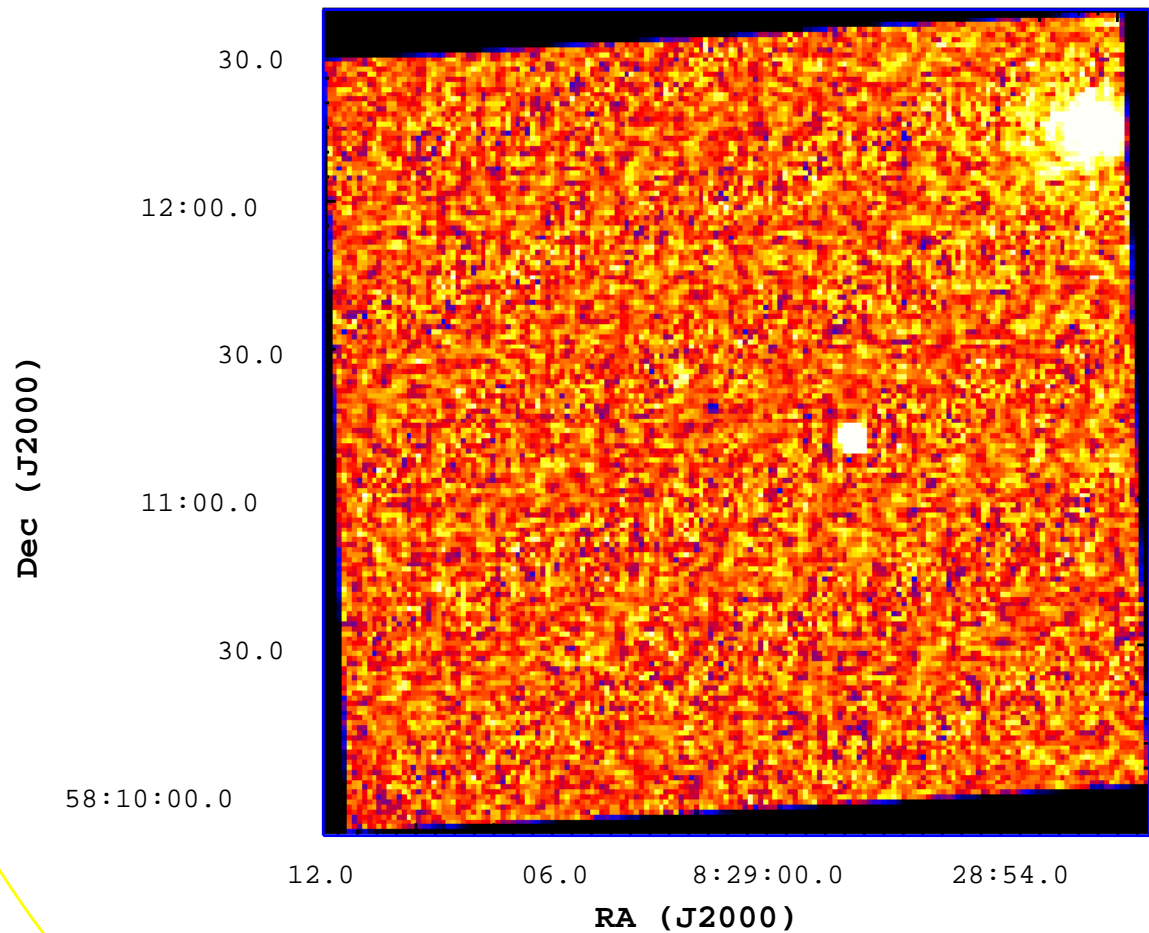

# UVOT Finding Chart

OBSID 00609736000 / DATE-OBS 2014-08-17T07:16:41.4

5

10

15

20

25

30