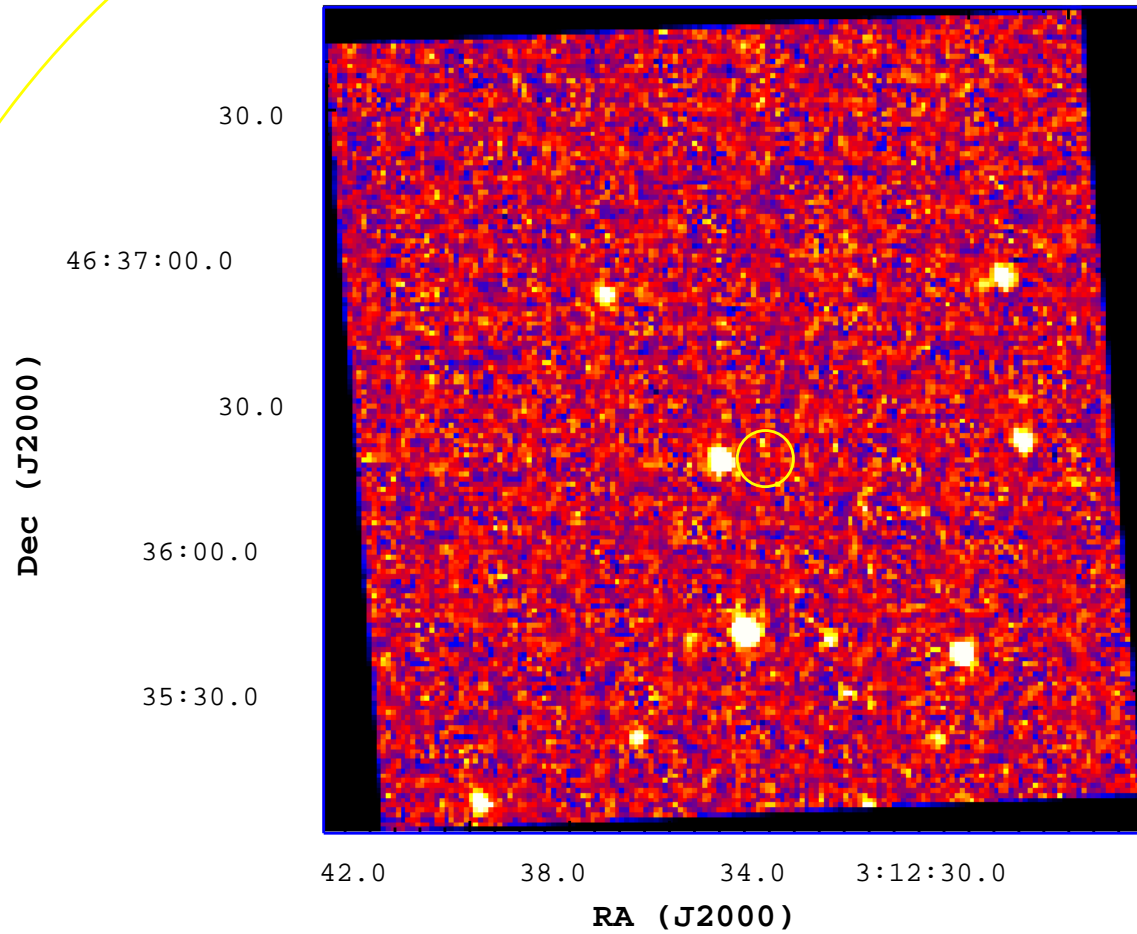

UVOT Finding Chart

OBSID 00611933000 / DATE-OBS 2014-09-07T16:12:29.2

5

10

15

20

25