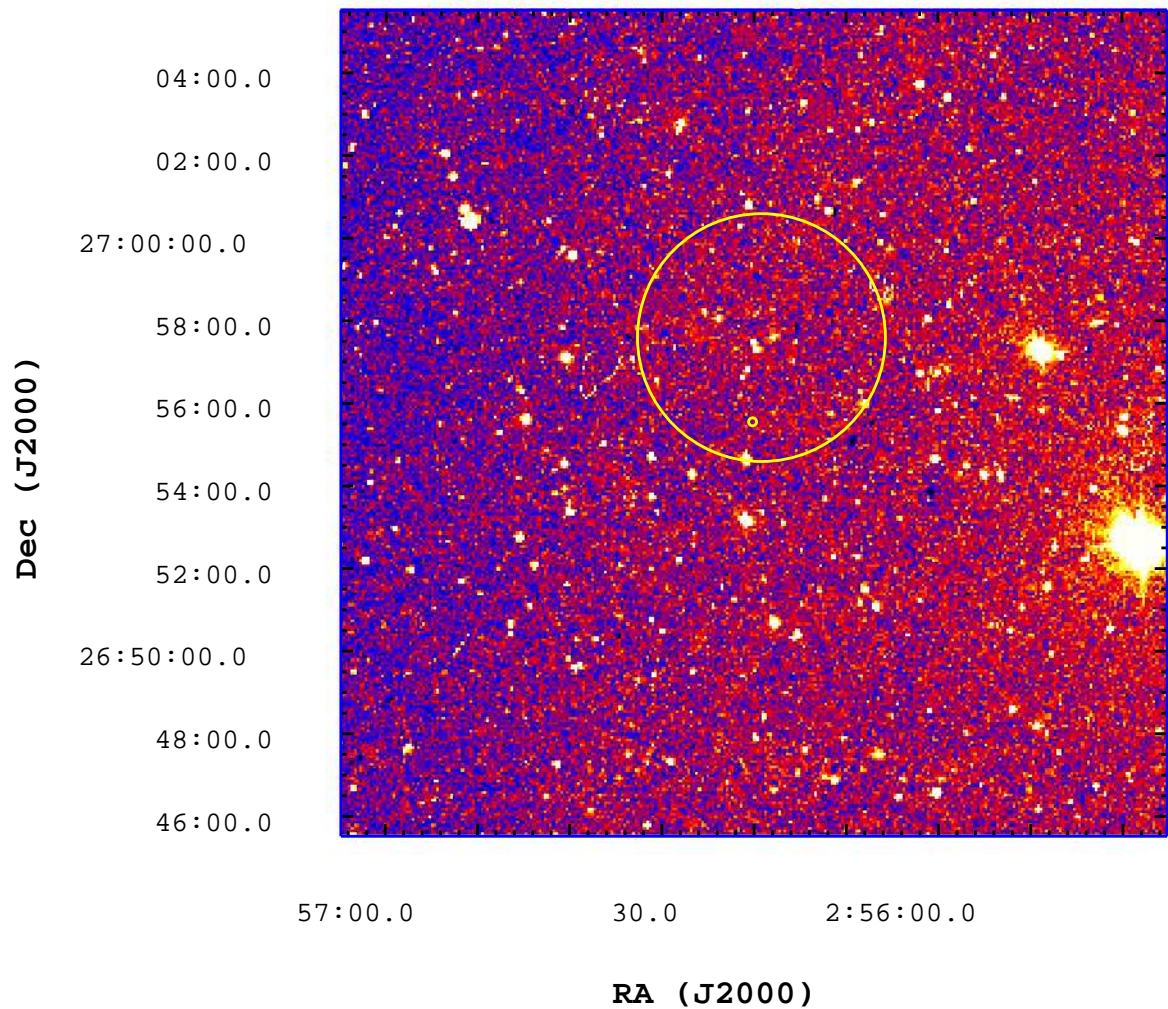

# UVOT Finding Chart

OBSID 00616502000 / DATE-OBS 2014-10-26T02:39:49.6

2500

3000

3500

4000

4500

5000