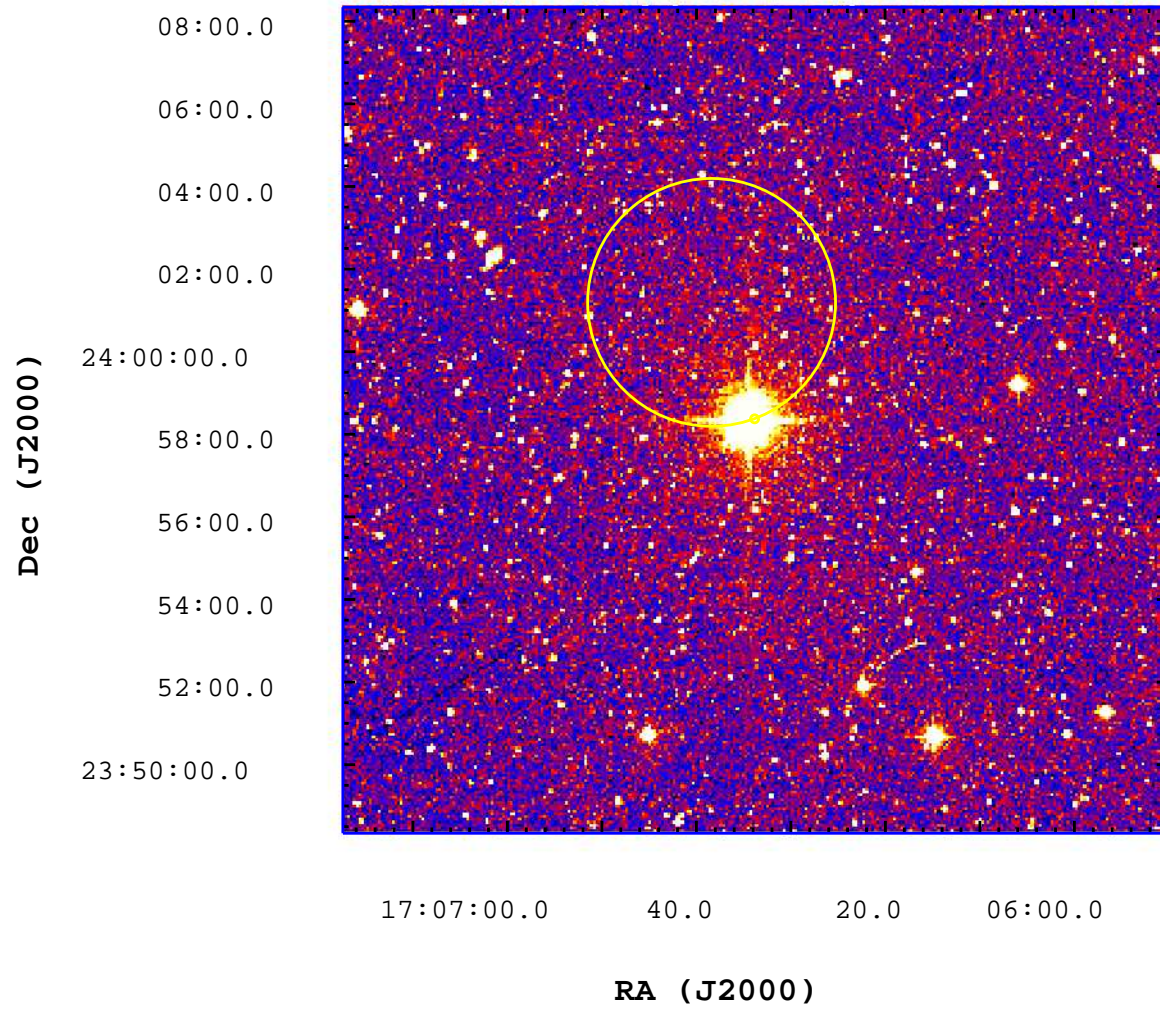

UVOT Finding Chart

OBSID 00621278000 / DATE-OBS 2014-12-13T02:10:43.9

2500

3000

3500

4000