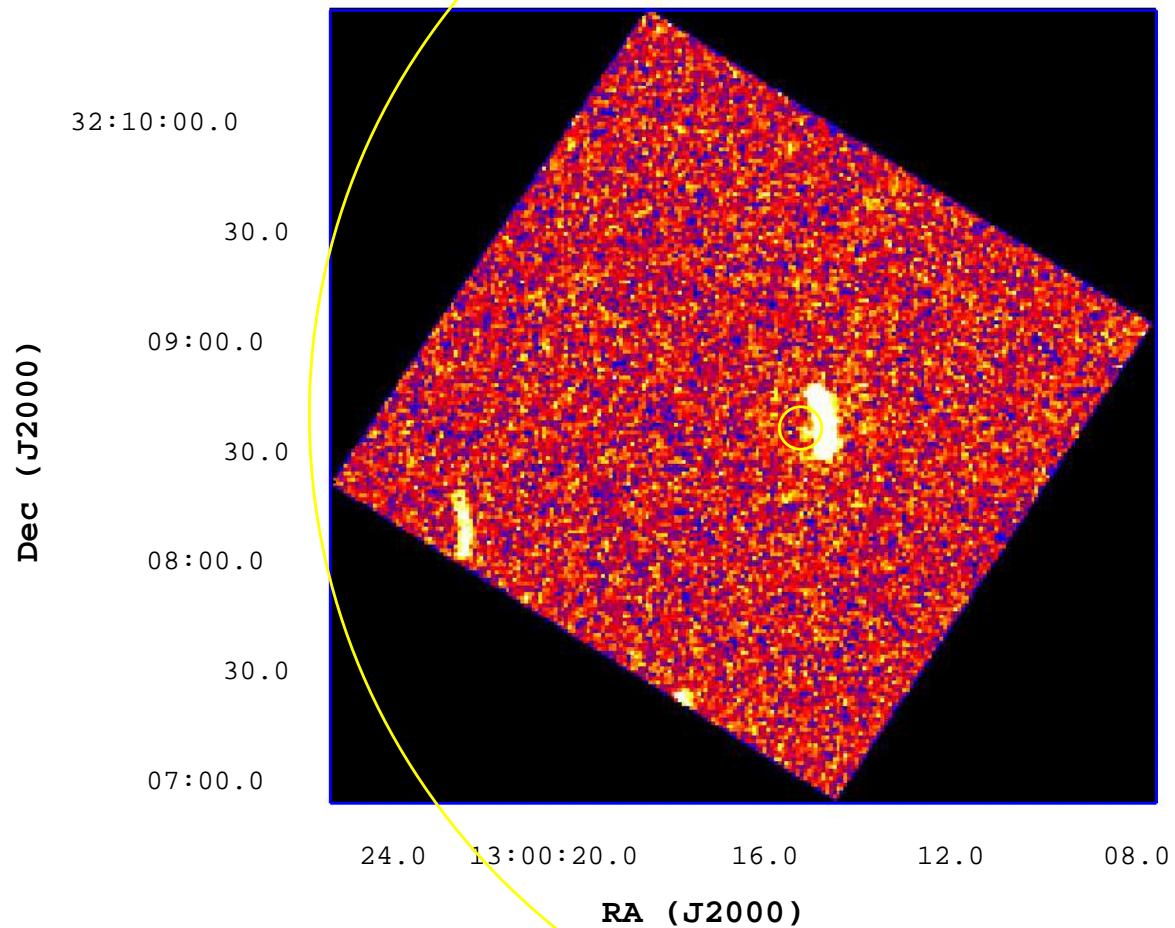

# UVOT Finding Chart

OBSID 00621915000 / DATE-OBS 2014-12-20T06:04:50.8

2

4

6

8

10

12