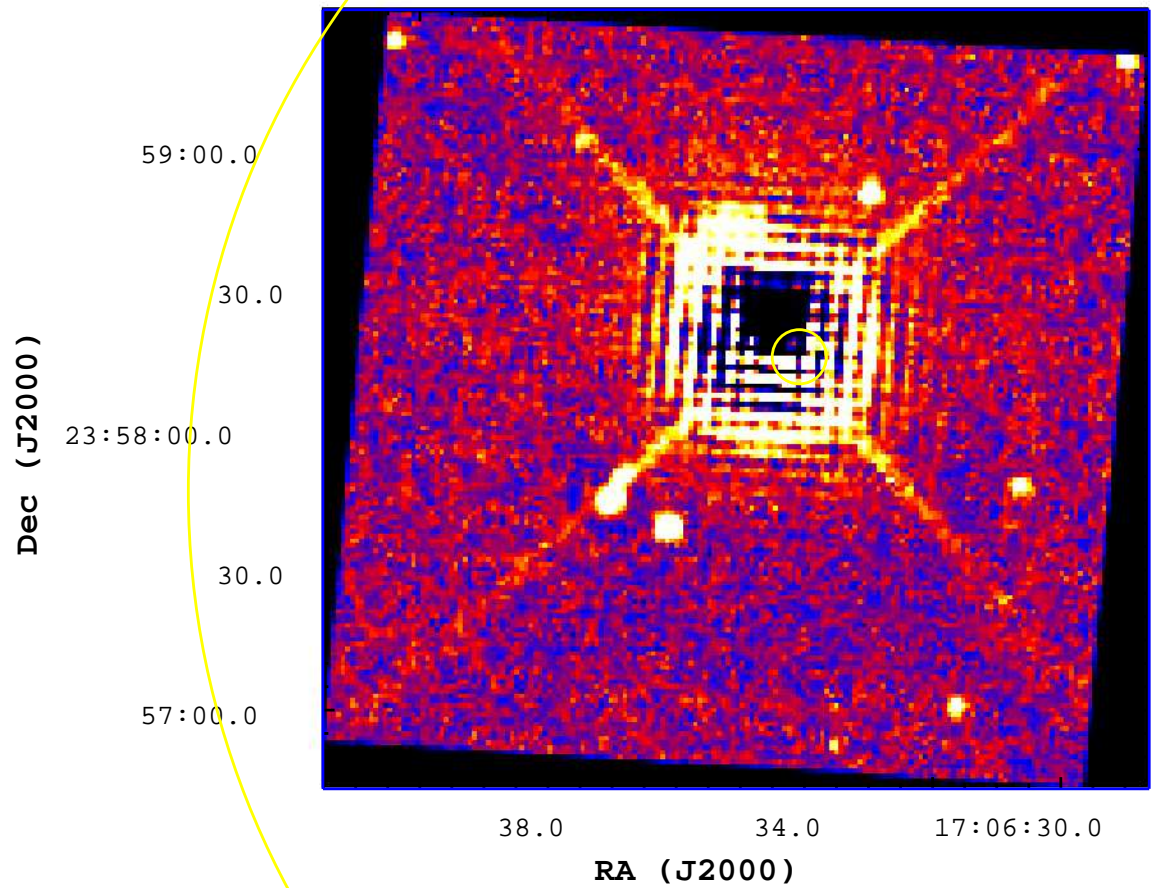

UVOT Finding Chart

OBSID 00623434000 / DATE-OBS 2015-01-04T15:53:43.0

5

10

15

20

25

30