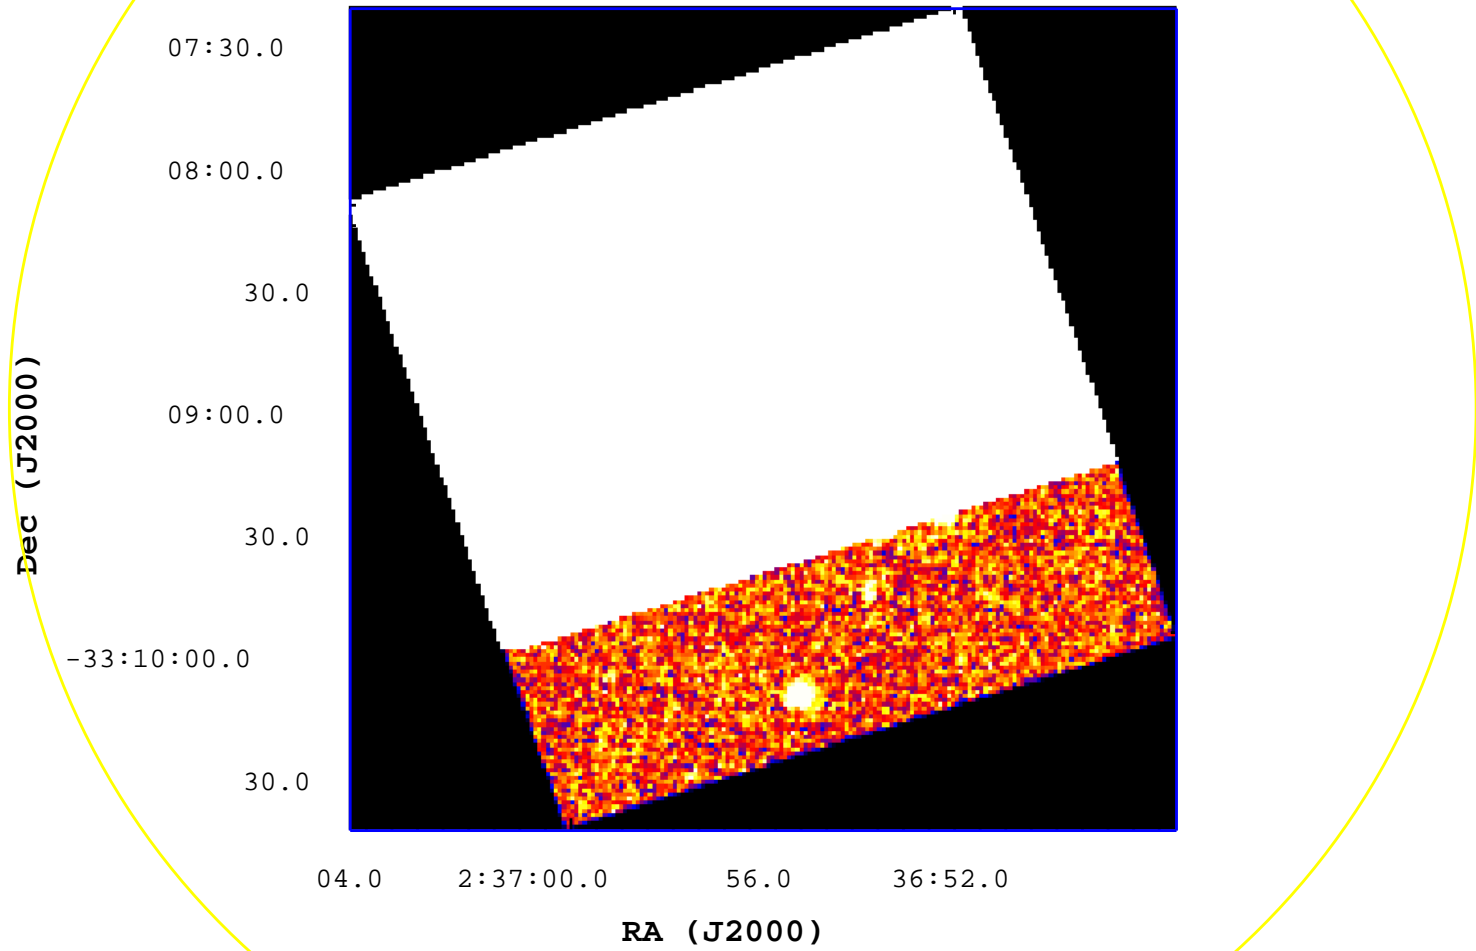

UVOT Finding Chart

OBSID 00629547000 / DATE-OBS 2015-02-02T23:11:48.5

2

4

6

8

10

12