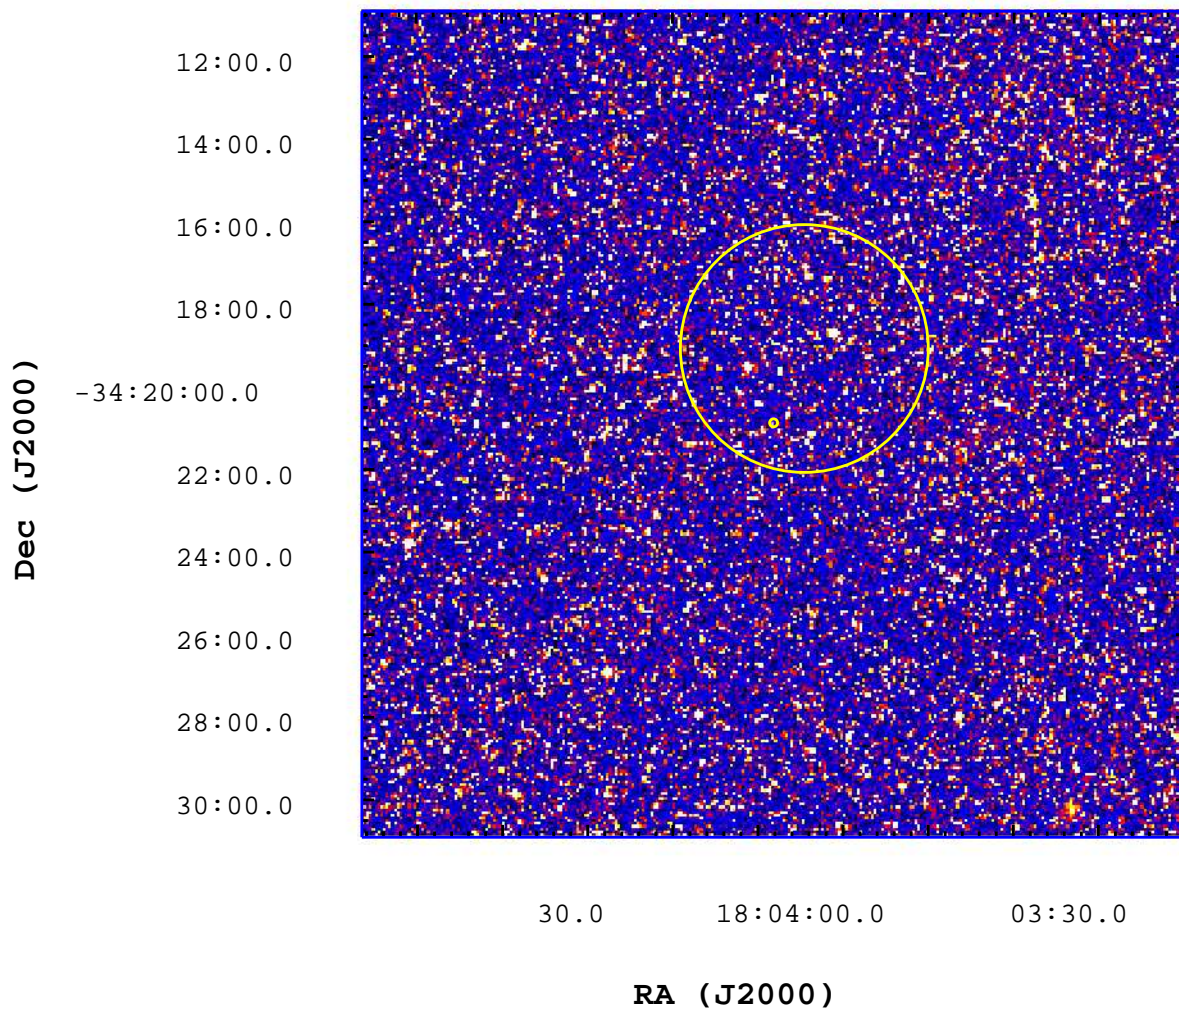

# UVOT Finding Chart

OBSID 00630047000 / DATE-OBS 2015-02-06T21:04:51.0

1500

2000

2500

3000

3500