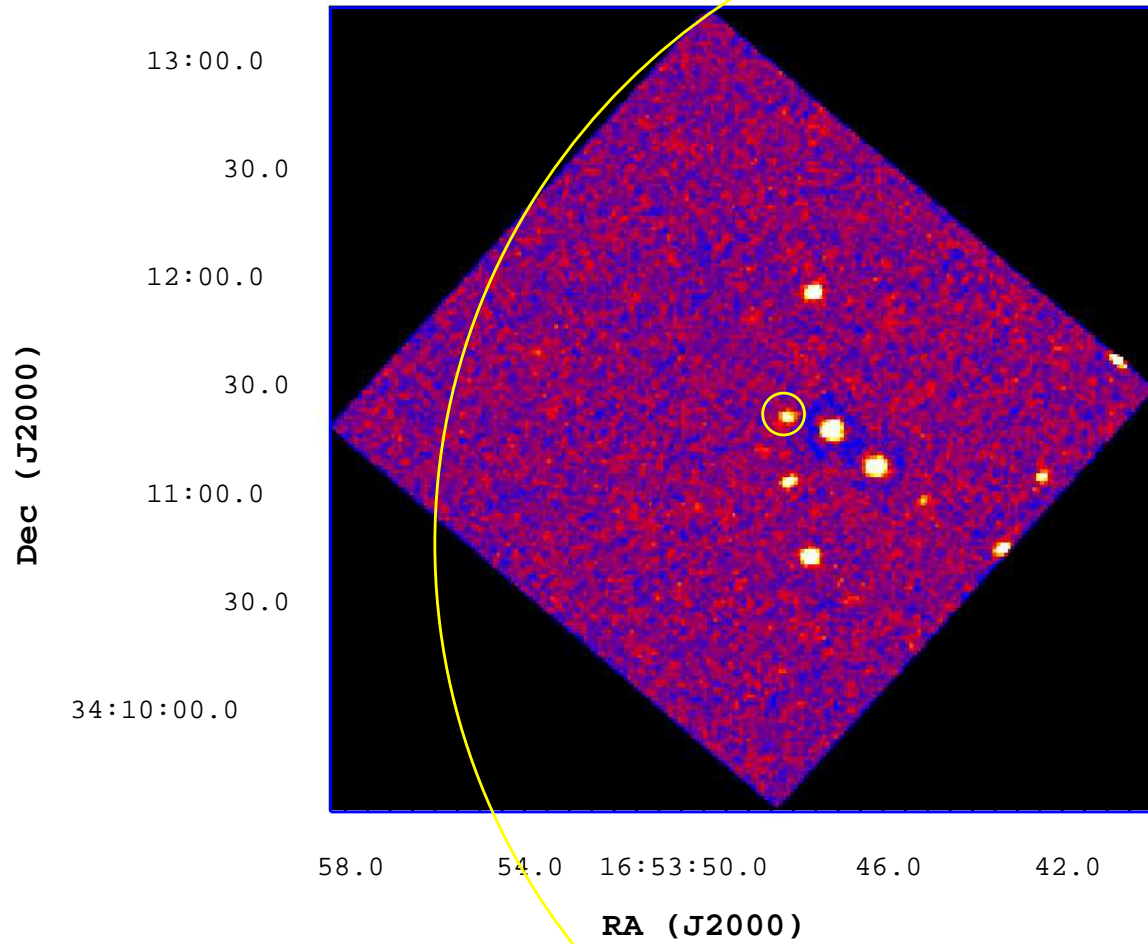

UVOT Finding Chart

OBSID 00631051000 / DATE-OBS 2015-02-13T22:34:16.6

10

20

30

40

50

60