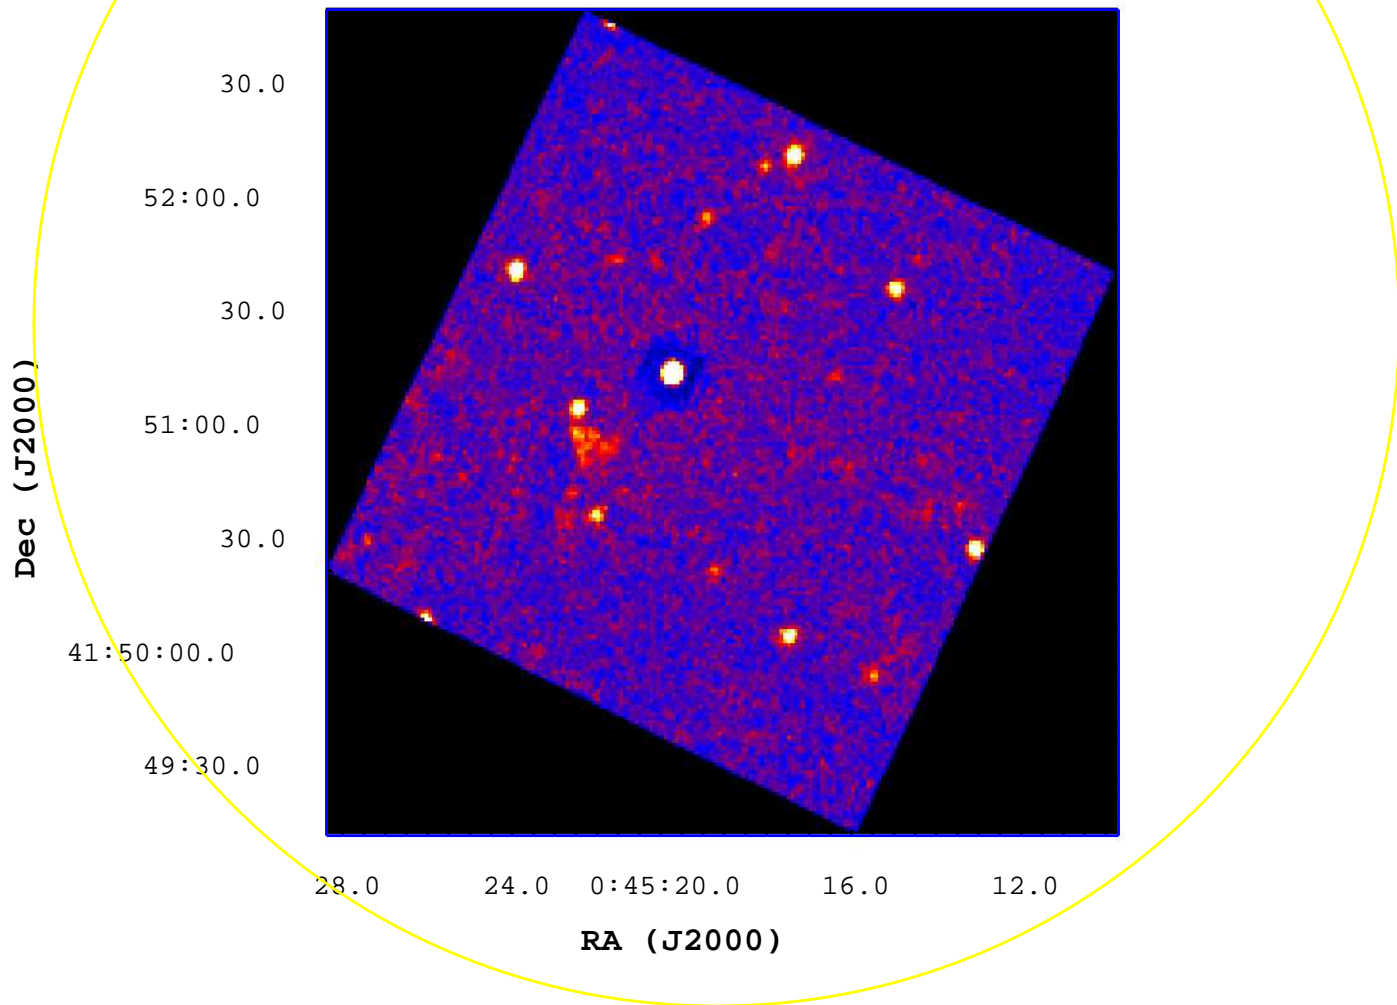

# UVOT Finding Chart

OBSID 00633105000 / DATE-OBS 2015-03-01T06:22:49.8

10

20

30

40

50

60

70

80

90