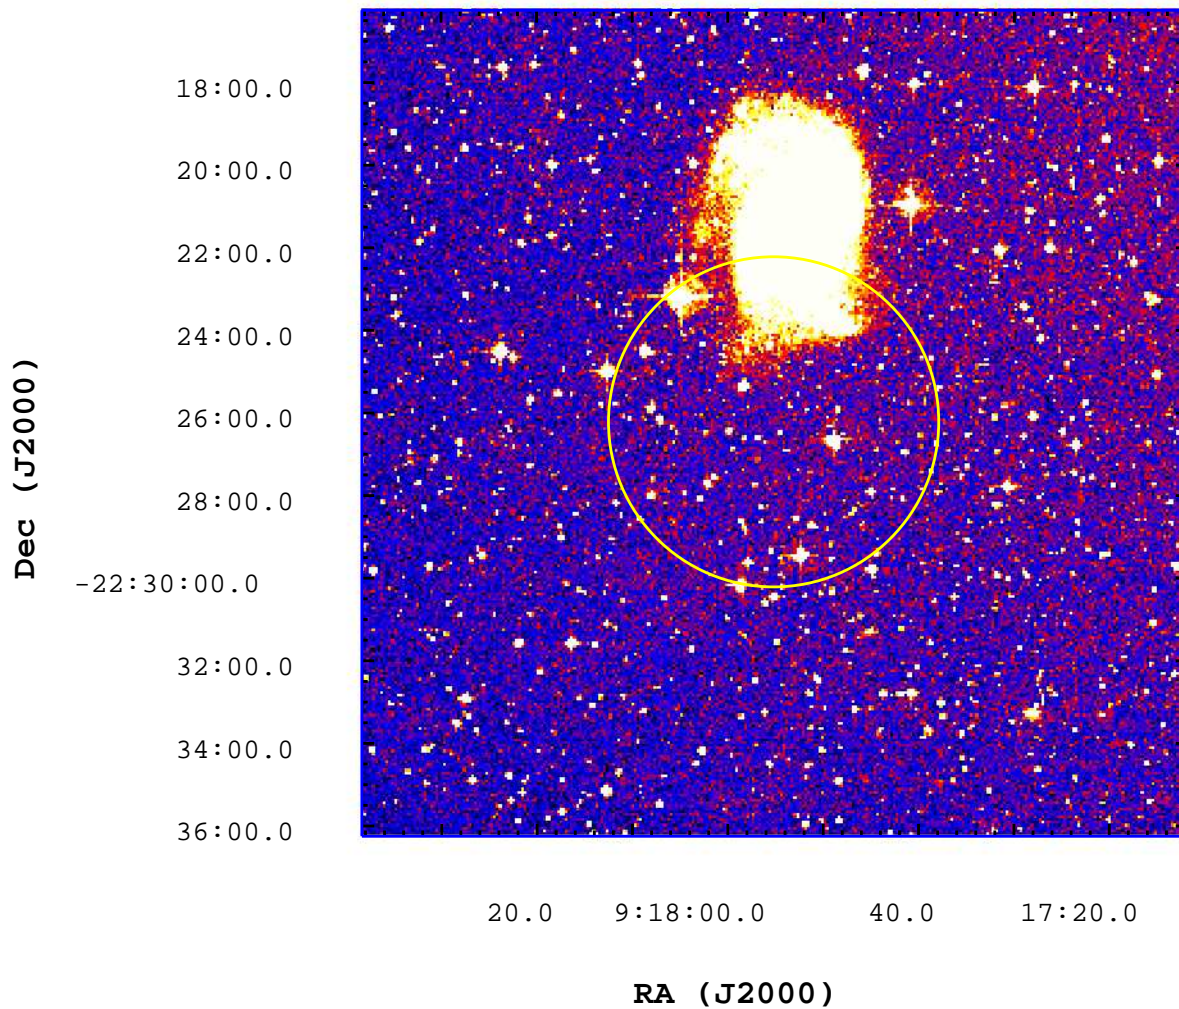

UVOT Finding Chart

OBSID 00633173000 / DATE-OBS 2015-03-01T18:13:35.0

3000

3500

4000

4500

5000