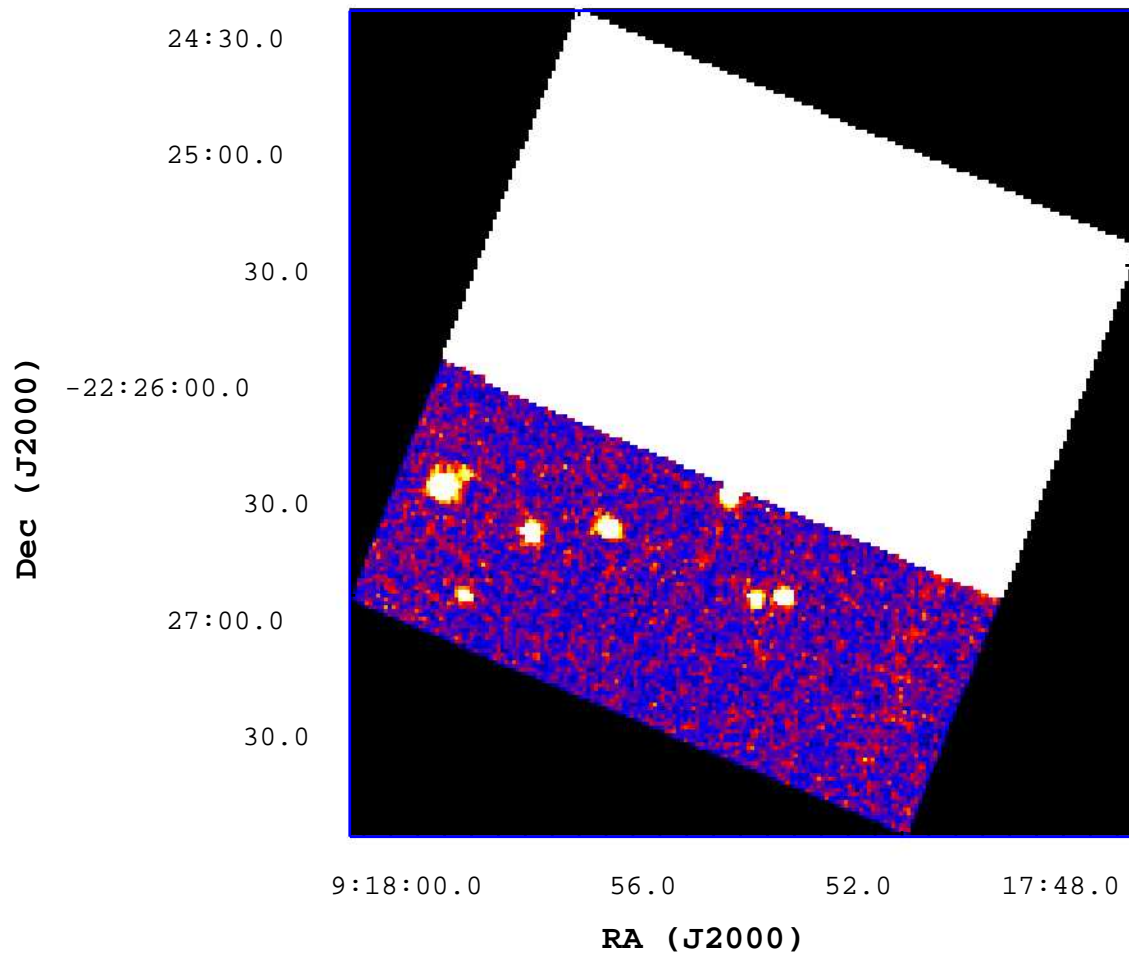

# UVOT Finding Chart

OBSID 00633173000 / DATE-OBS 2015-03-01T18:13:35.0

0 2 4 6 8 10 12 14 16 18 20 22