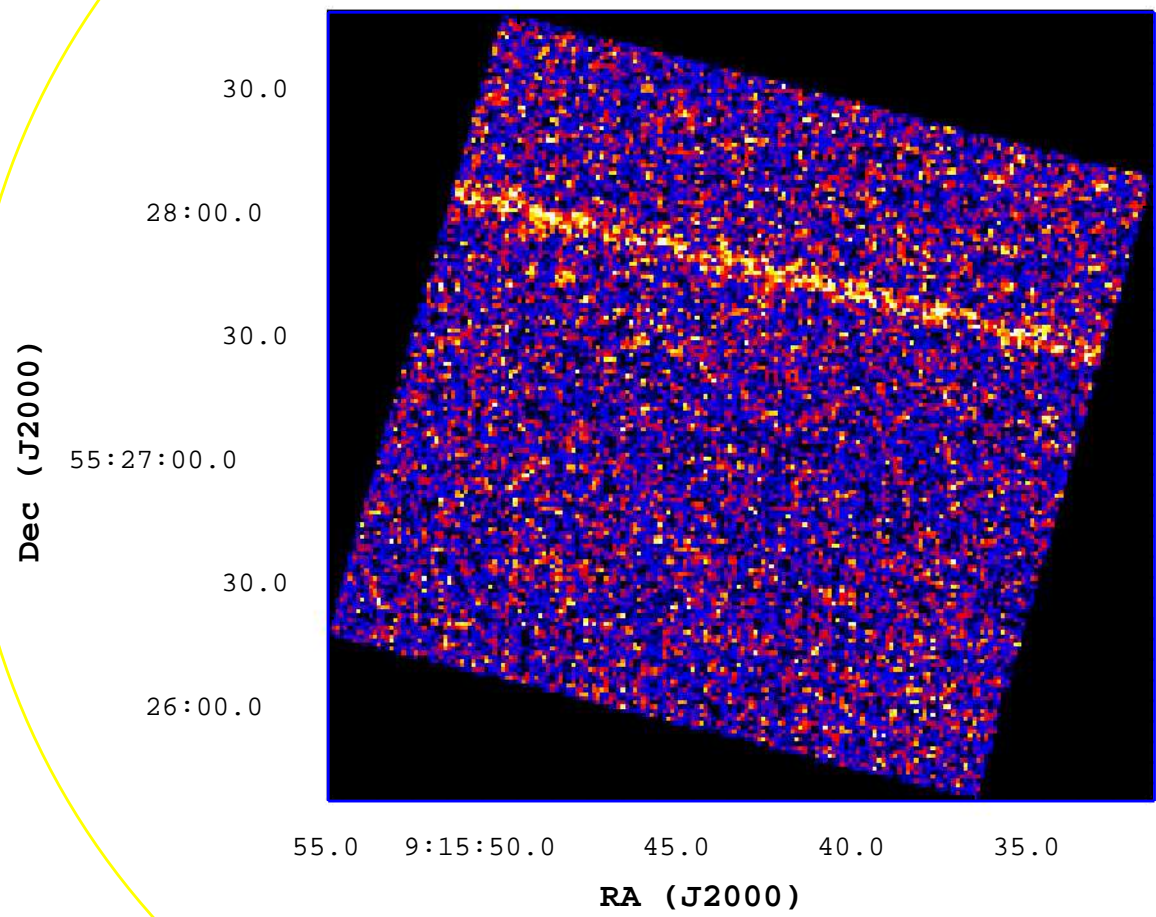

UVOT Finding Chart

OBSID 00635148000 / DATE-OBS 2015-03-17T04:37:14.5

0.5

1

1.5

2

2.5

3