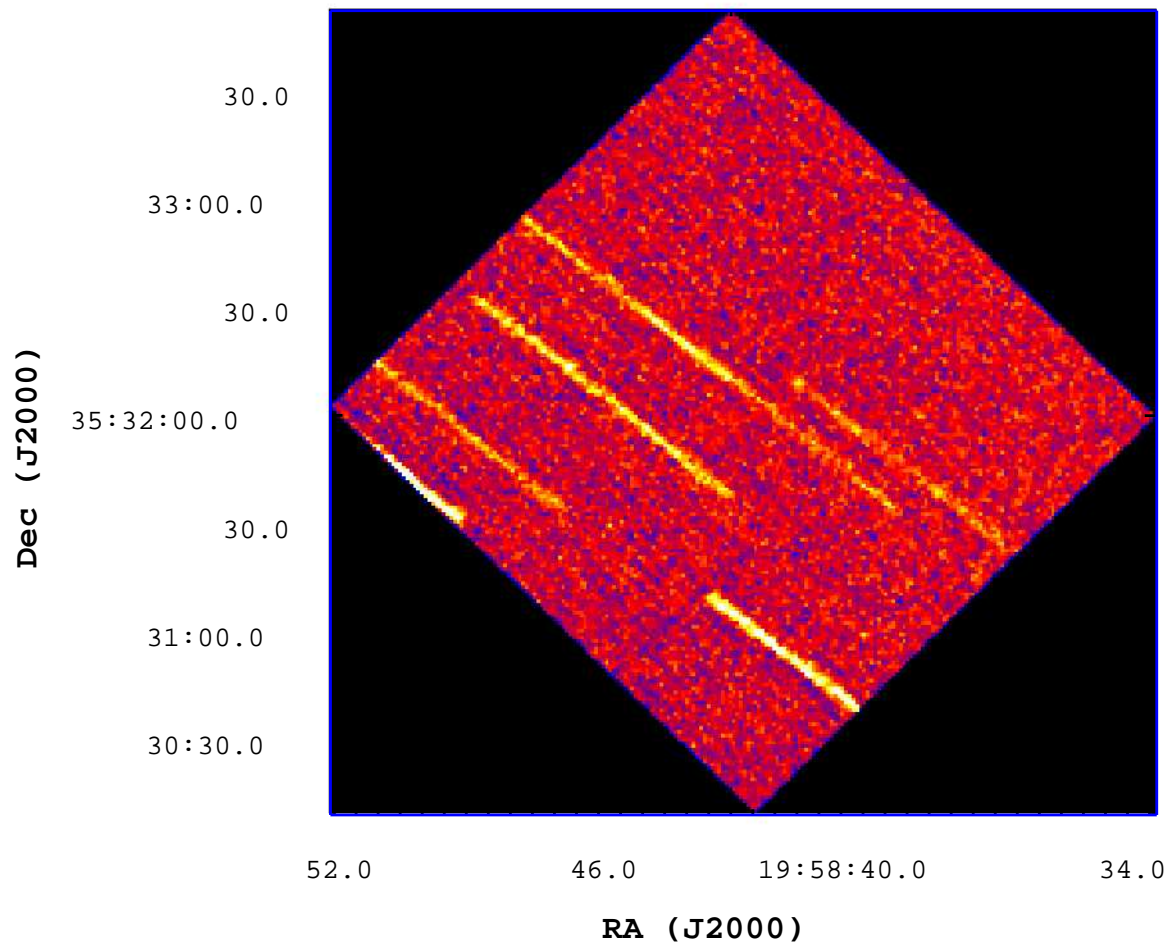

# UVOT Finding Chart

OBSID 00635790000 / DATE-OBS 2015-03-22T08:27:00.3

10

20

30

40

50

60