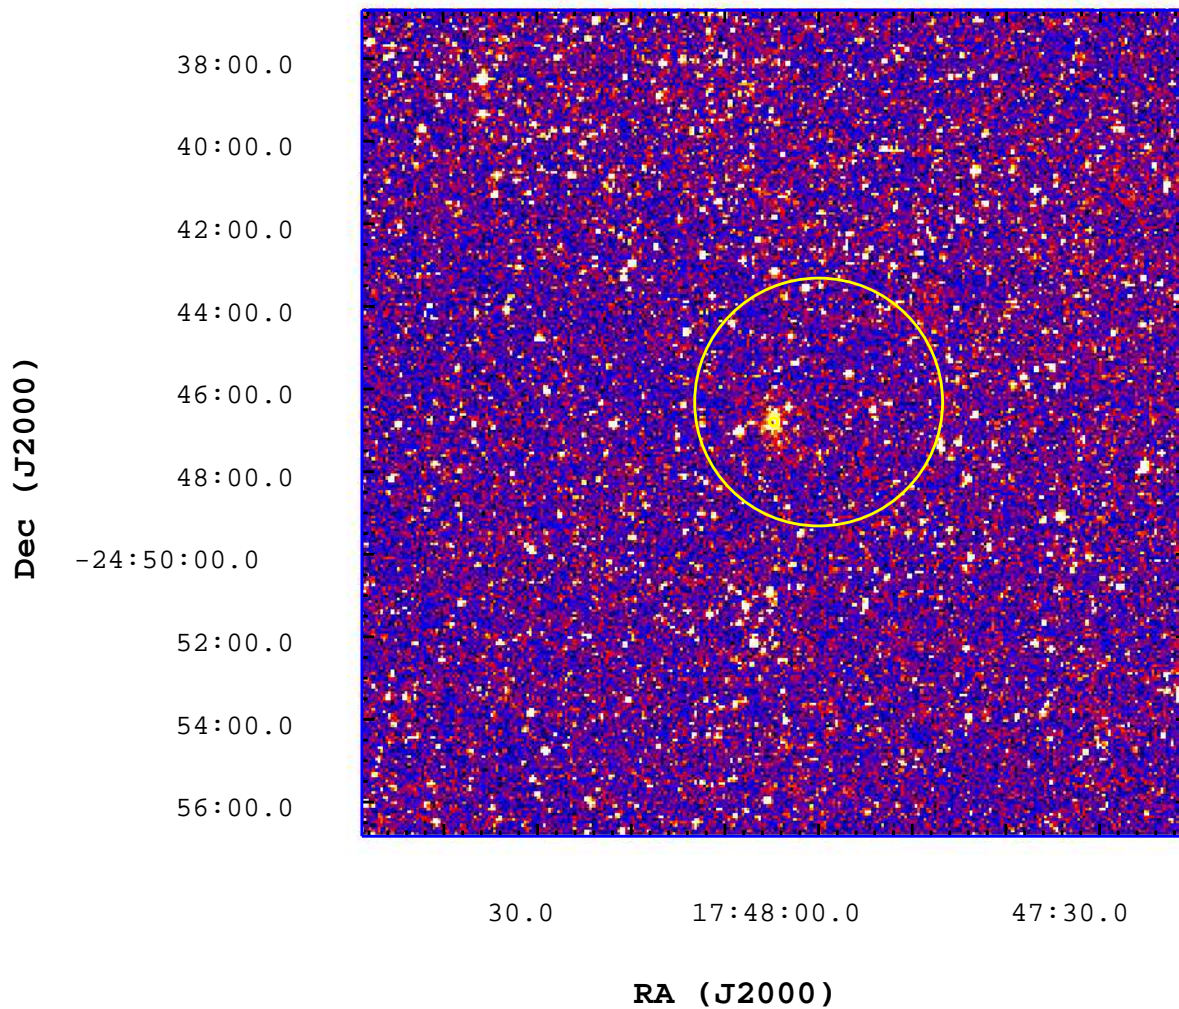

UVOT Finding Chart

OBSID 00637212000 / DATE-OBS 2015-04-05T18:29:47.8

1000

1200

1400

1600

1800

2000

2200