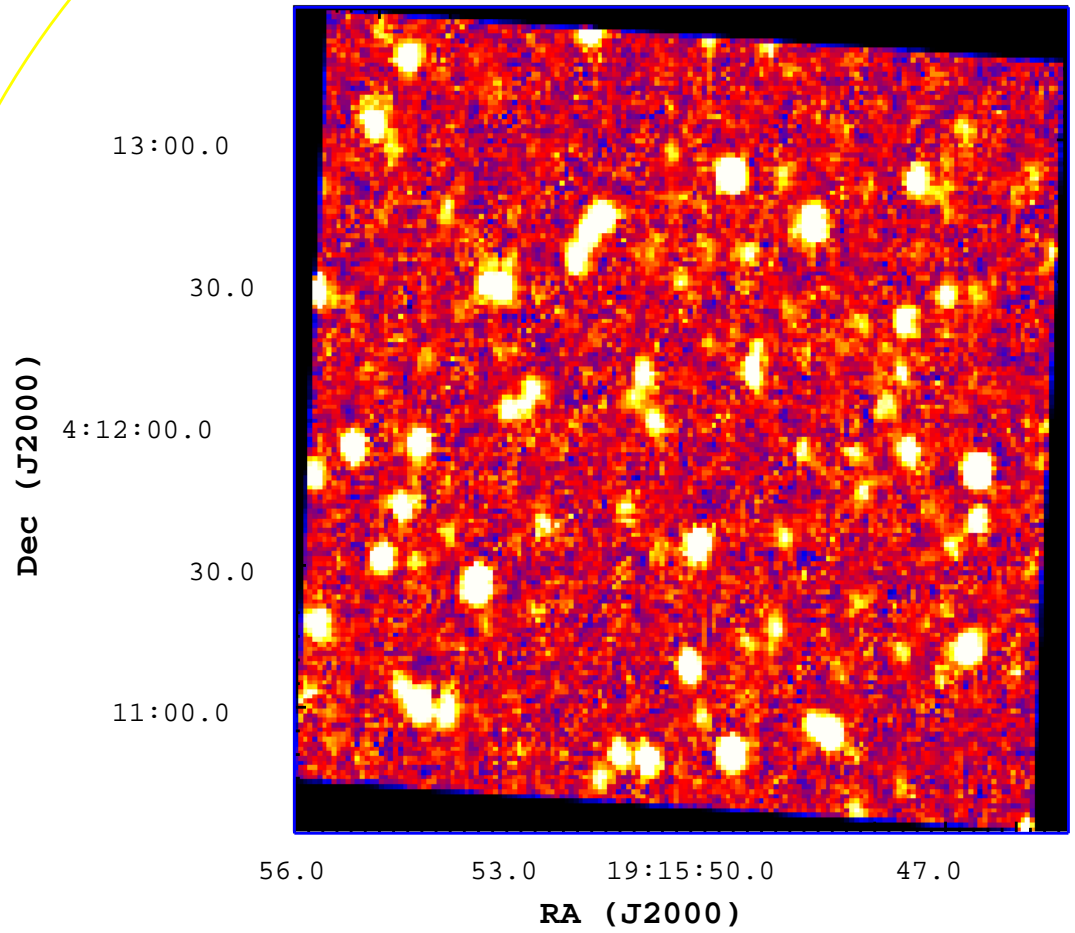

UVOT Finding Chart

OBSID 00641698000 / DATE-OBS 2015-05-27T06:50:17.3

5

10

15

20

25

30