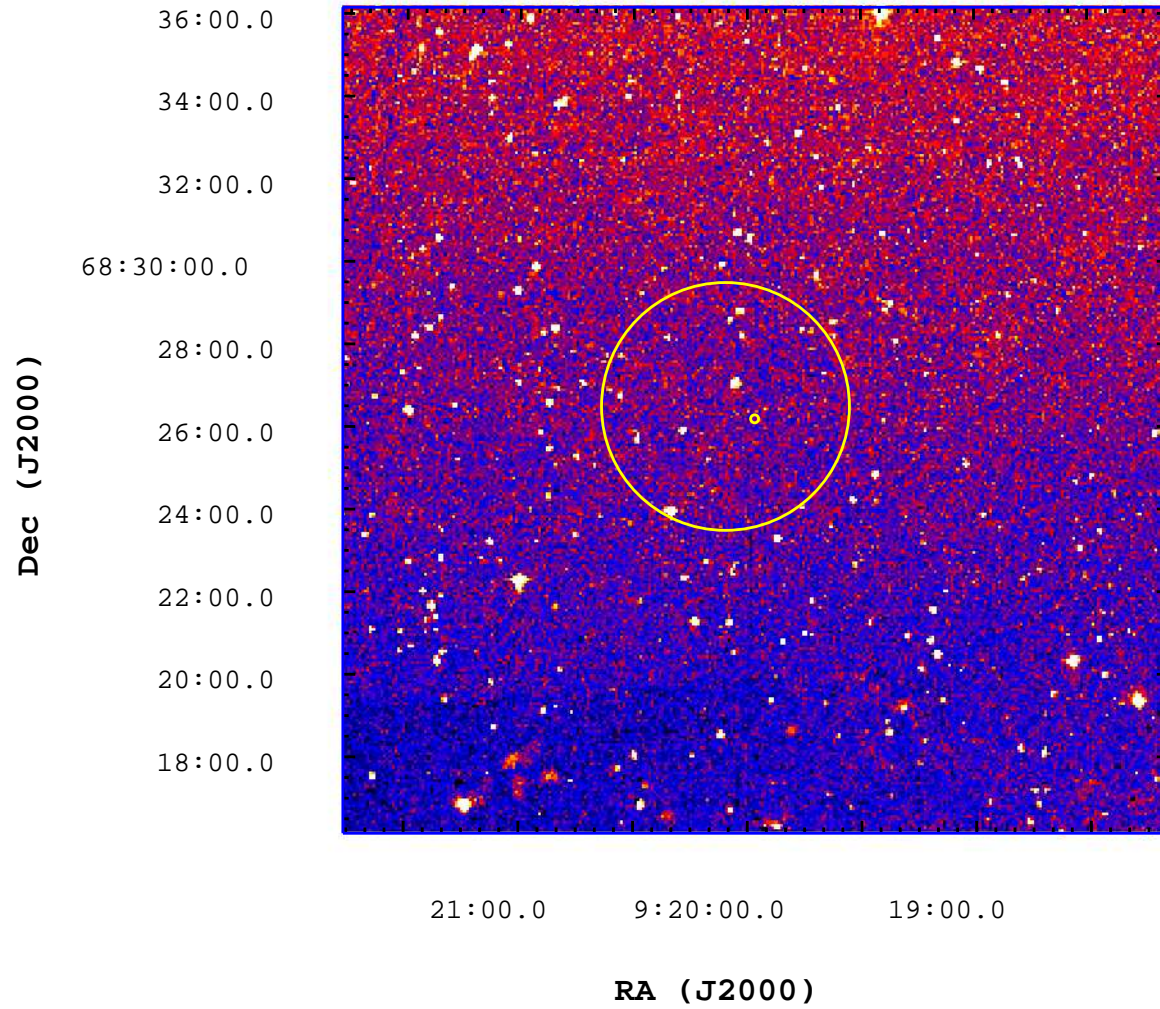

UVOT Finding Chart

OBSID 00642620000 / DATE-OBS 2015-06-07T08:10:03.3

2500

3000

3500

4000

4500