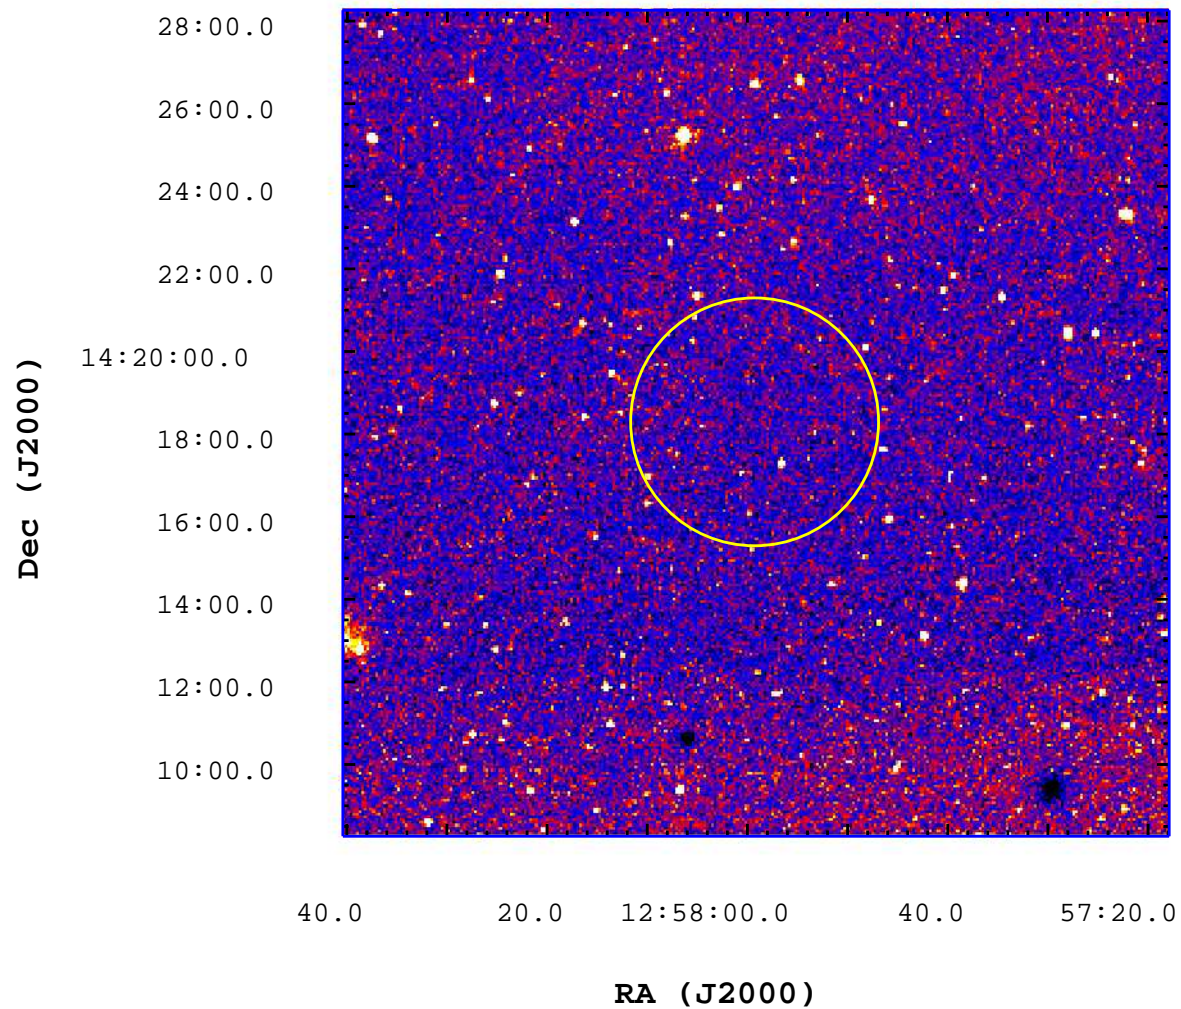

# UVOT Finding Chart

OBSID 00648437000 / DATE-OBS 2015-07-10T00:29:11.3

1600 1800 2000 2200 2400 2600 2800 3000 3200