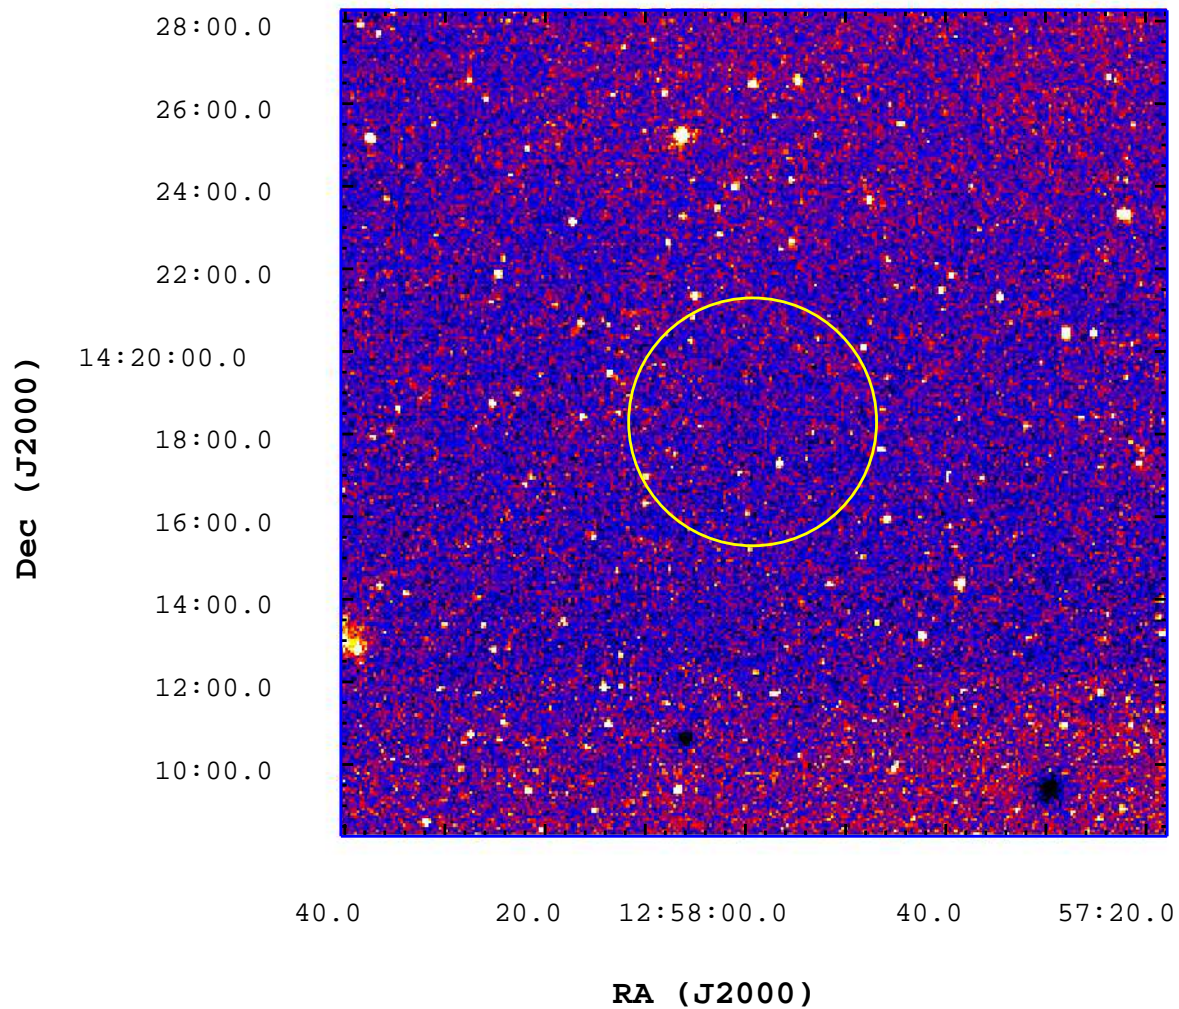

# UVOT Finding Chart

OBSID 00648437000 / DATE-OBS 2015-07-10T00:32:43.3

1600 1800 2000 2200 2400 2600 2800 3000 3200