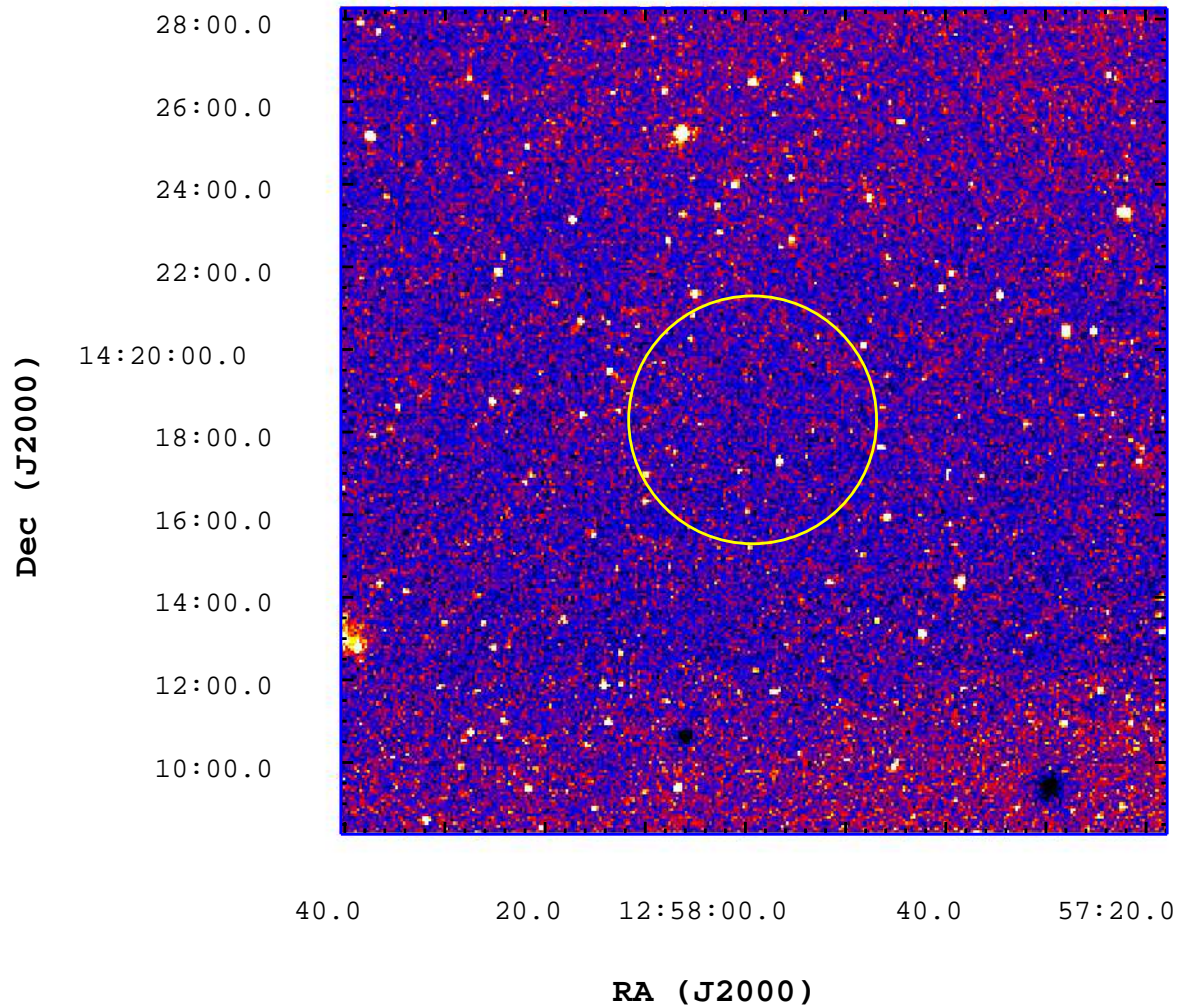

# UVOT Finding Chart

OBSID 00648437000 / DATE-OBS 2015-07-10T00:42:44.4

1600 1800 2000 2200 2400 2600 2800 3000 3200