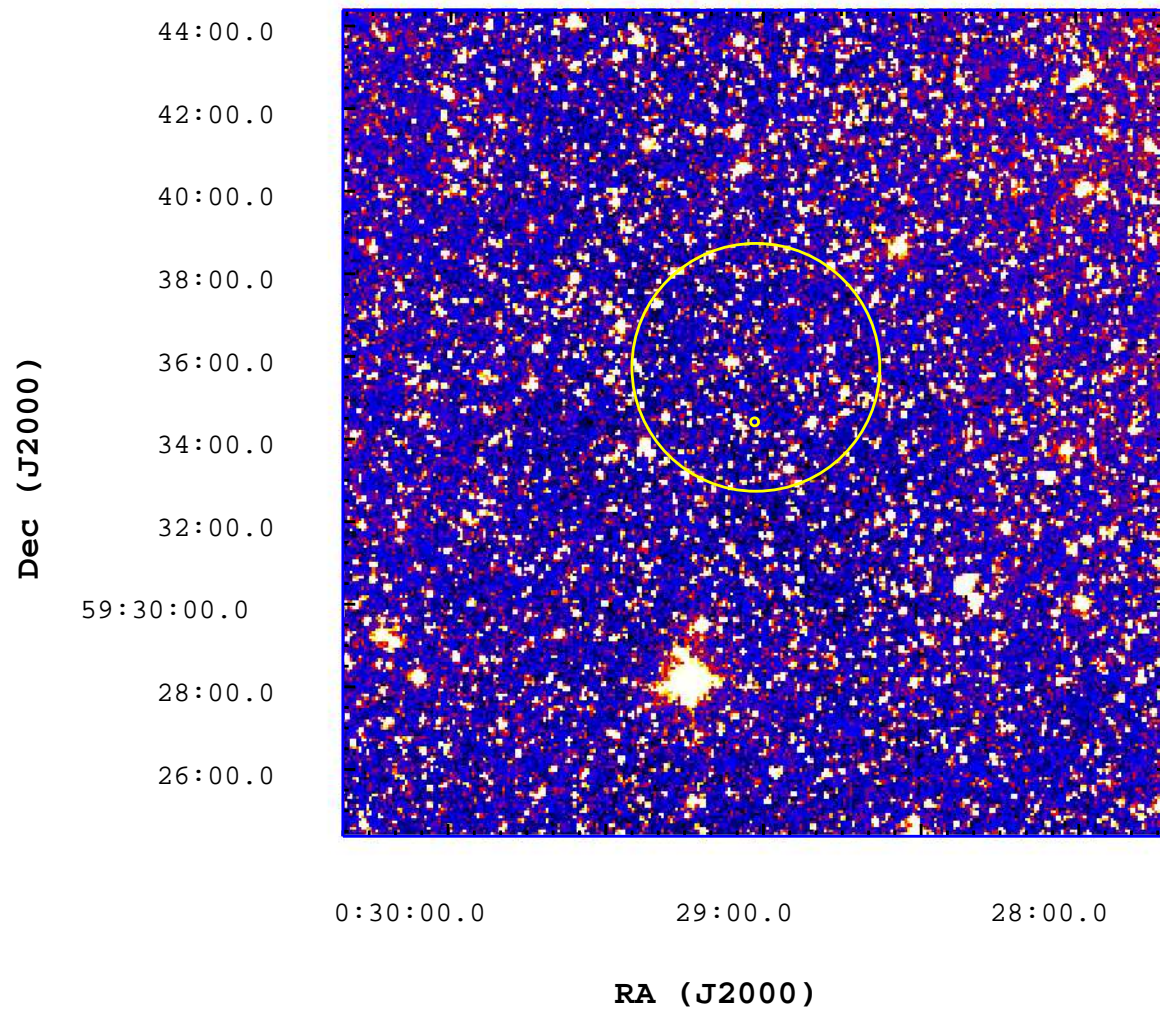

UVOT Finding Chart

OBSID 00650221000 / DATE-OBS 2015-07-25T02:14:27.9

2500

3000

3500

4000