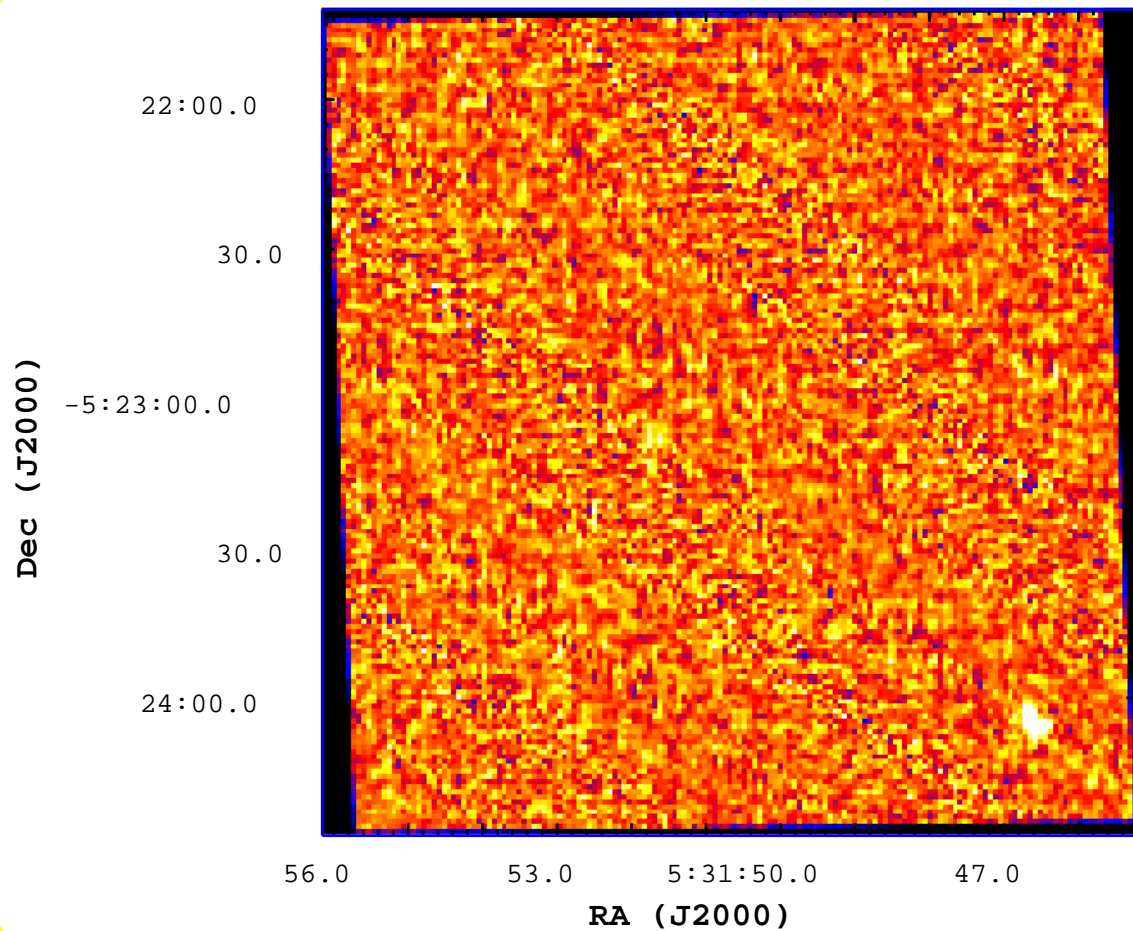

# UVOT Finding Chart

OBSID 00650977000 / DATE-OBS 2015-08-01T22:56:38.0

5 10 15 20 25 30 35