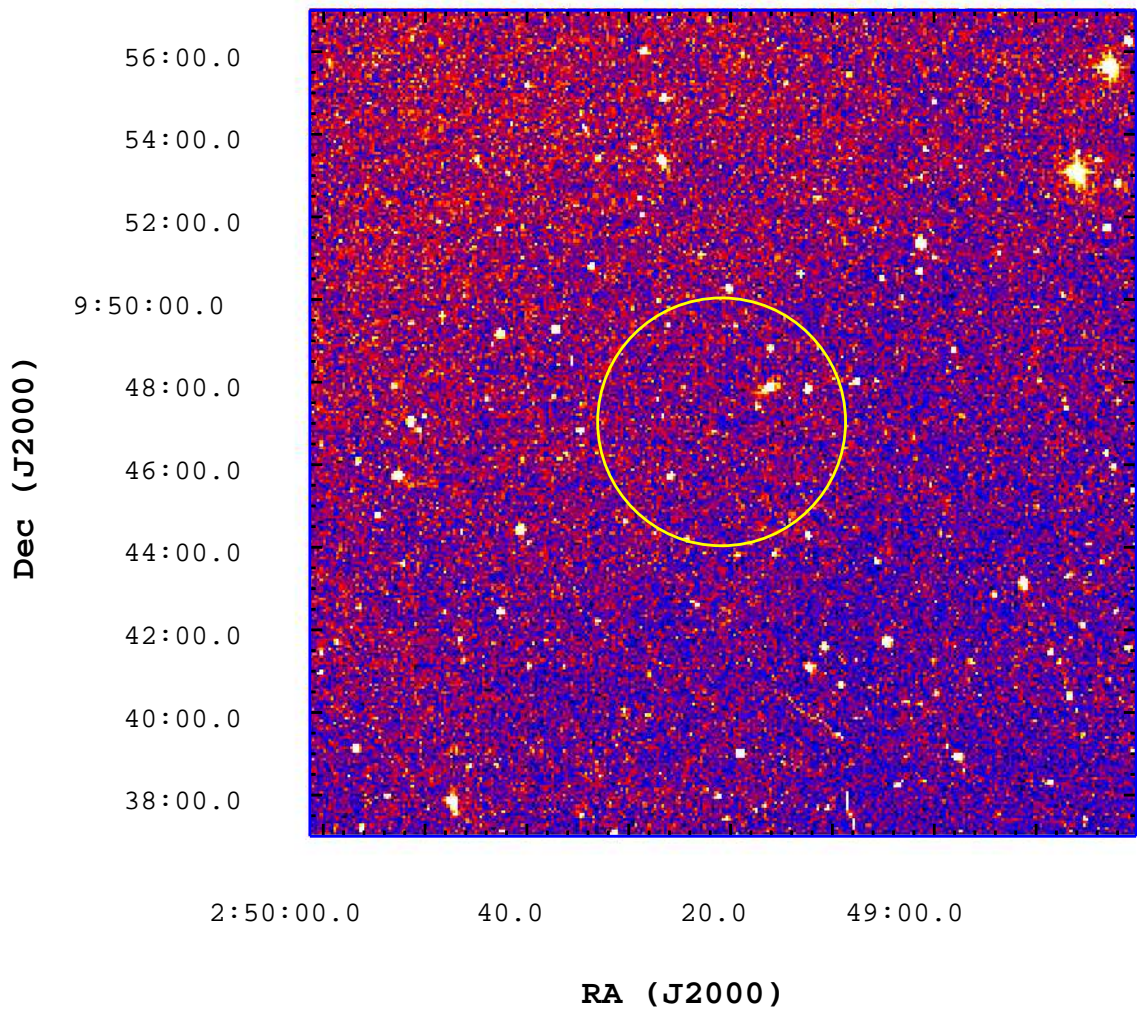

UVOT Finding Chart

OBSID 00652643000 / DATE-OBS 2015-08-19T00:52:46.7

2000

2500

3000

3500

4000

4500