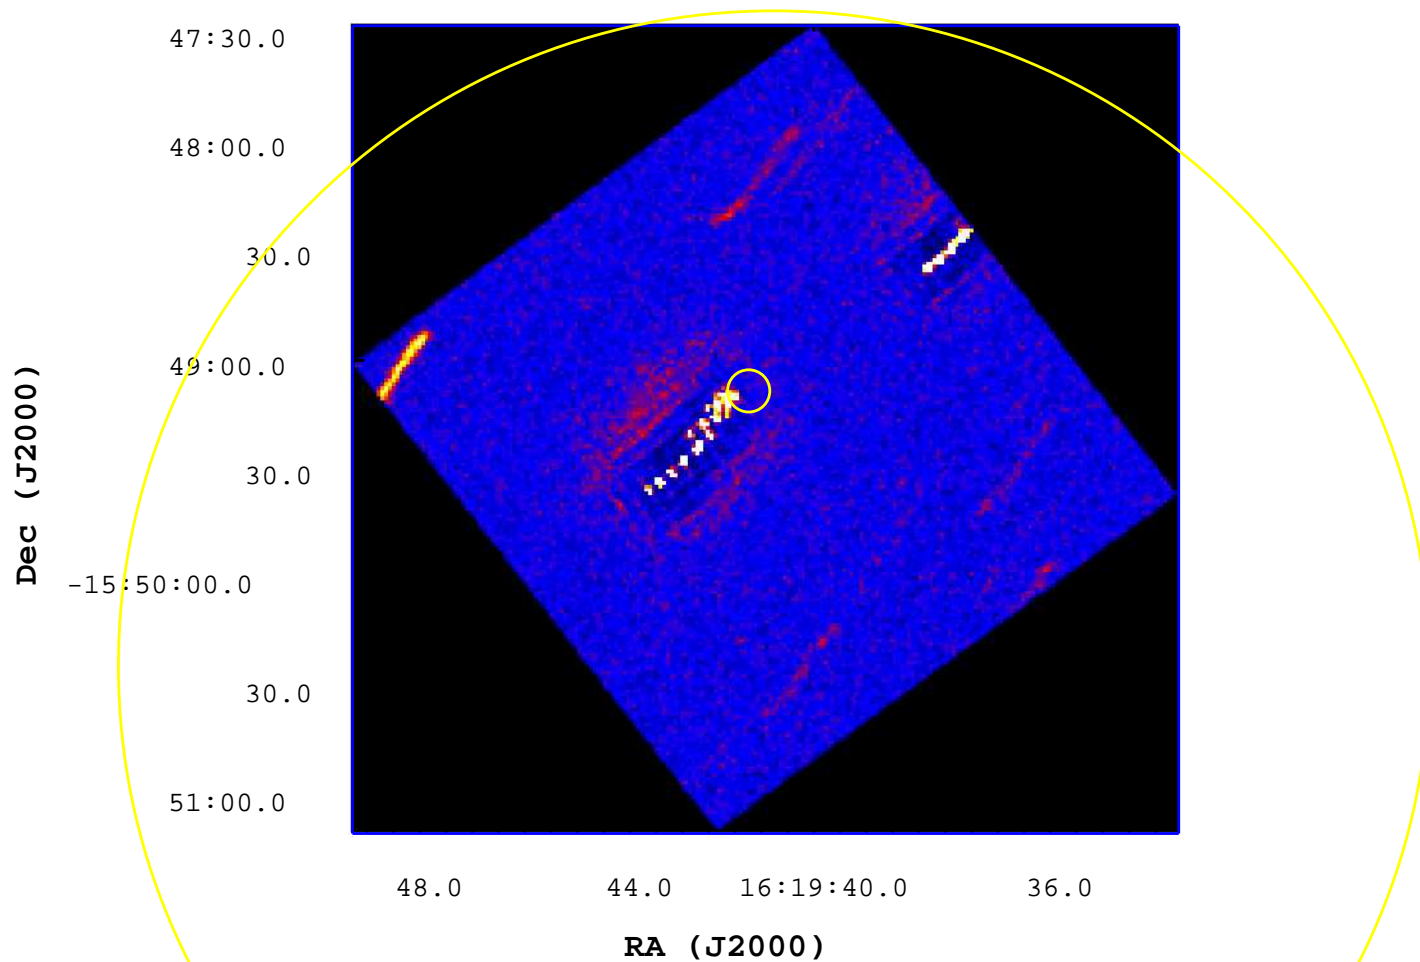

UVOT Finding Chart

OBSID 00655449000 / DATE-OBS 2015-09-13T11:24:35.0

10

20

30

40

50

60