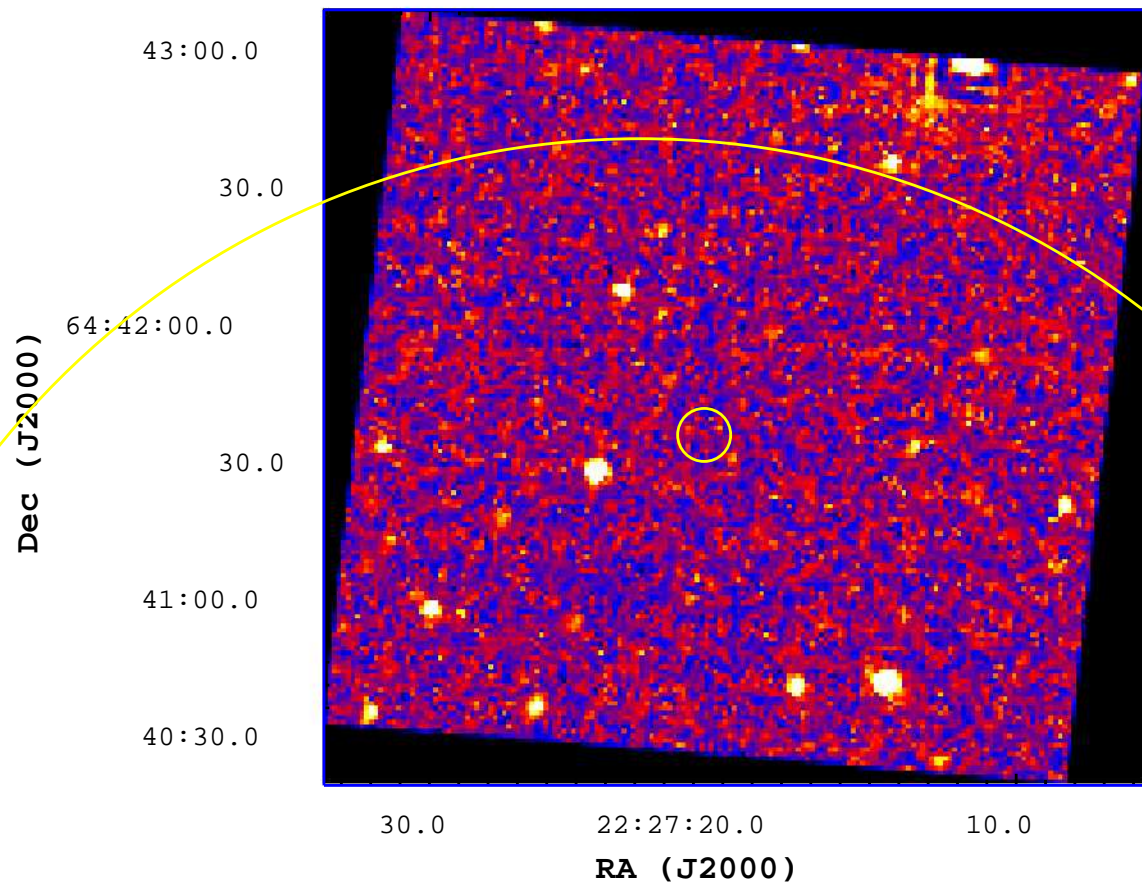

UVOT Finding Chart

OBSID 00657321000 / DATE-OBS 2015-10-01T18:44:12.9

5

10

15

20