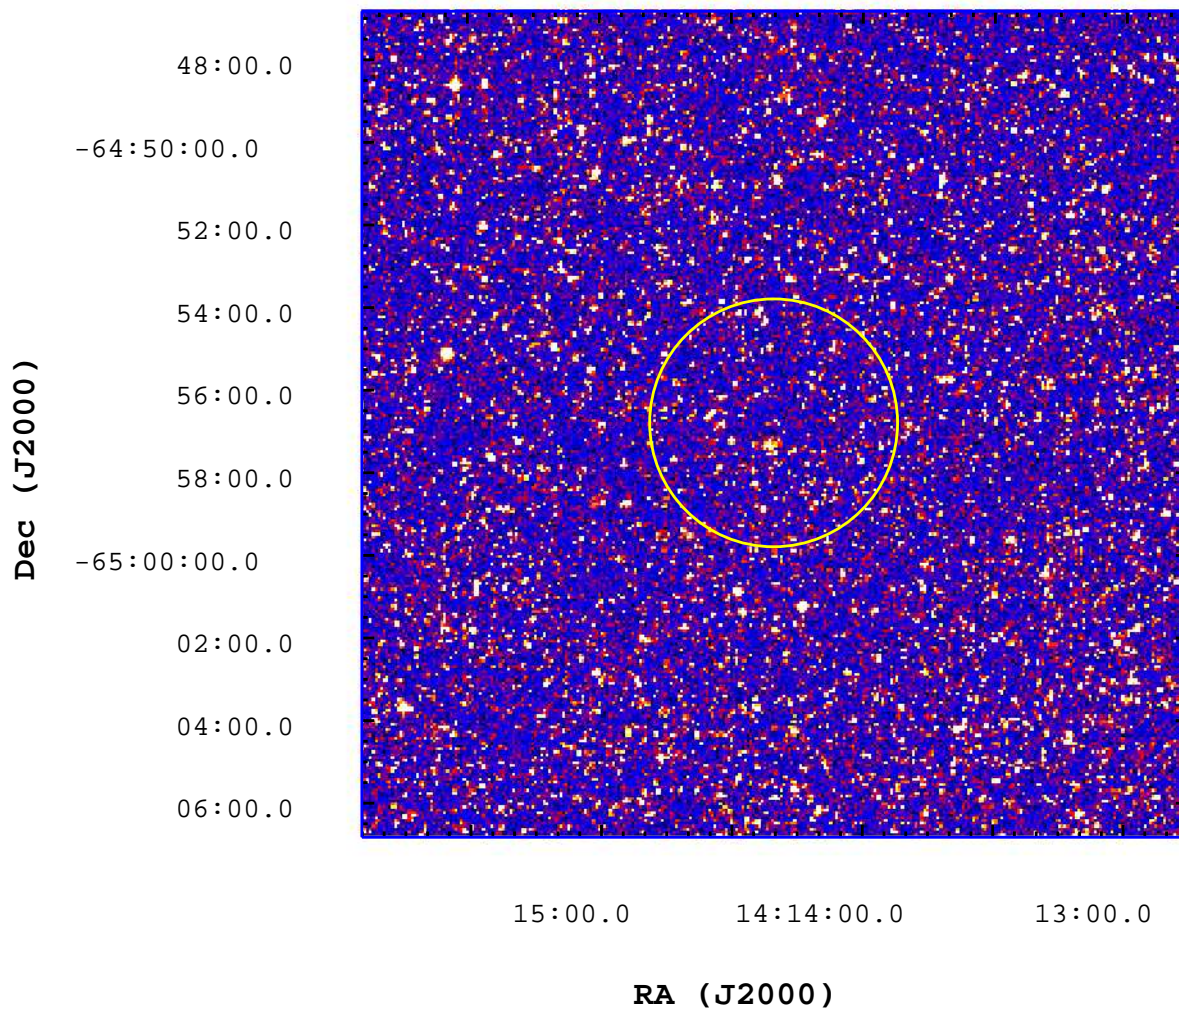

UVOT Finding Chart

OBSID 00657564000 / DATE-OBS 2015-10-04T19:09:32.8

2000

2500

3000

3500

4000