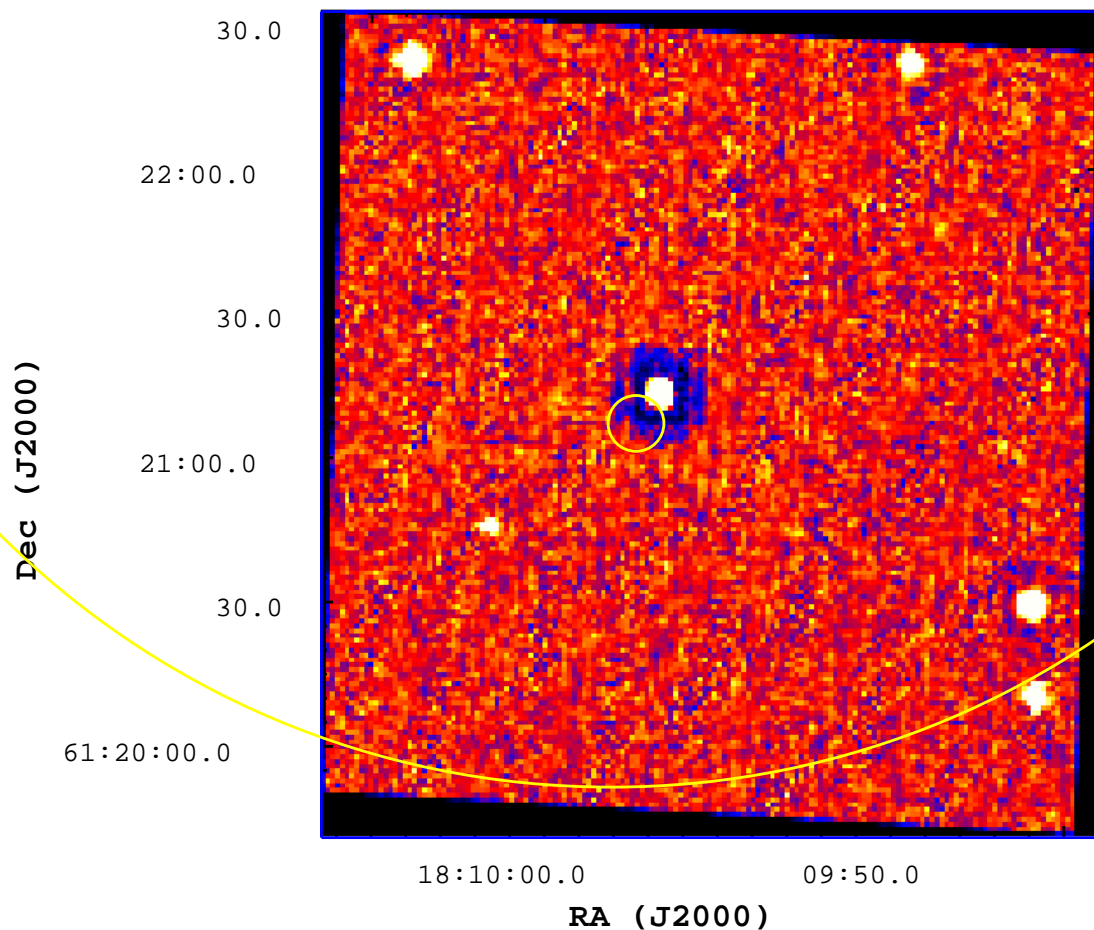

UVOT Finding Chart

OBSID 00661775000 / DATE-OBS 2015-10-27T04:00:15.0

10

15

20

25

30

35