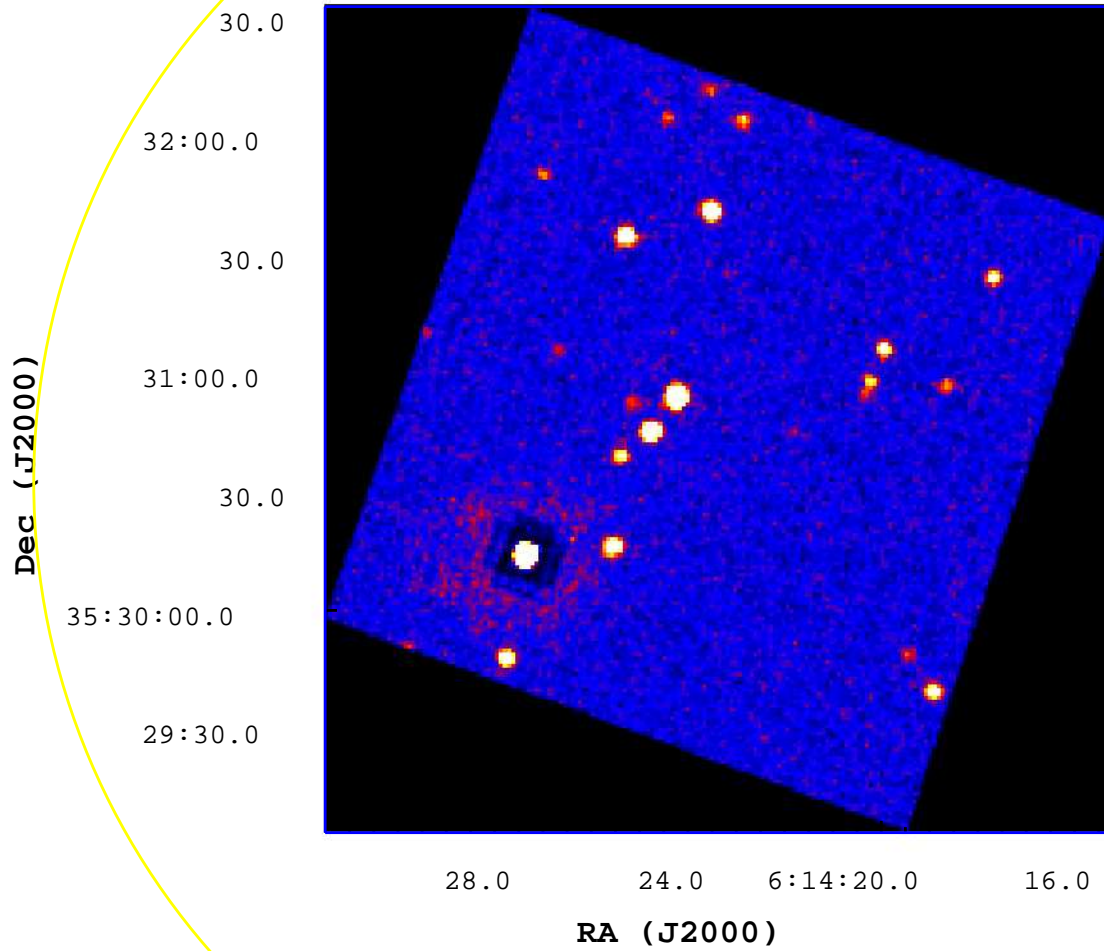

UVOT Finding Chart

OBSID 00667392000 / DATE-OBS 2015-12-15T03:04:38.0

0 5 10 15 20 25 30 35 40 45 50