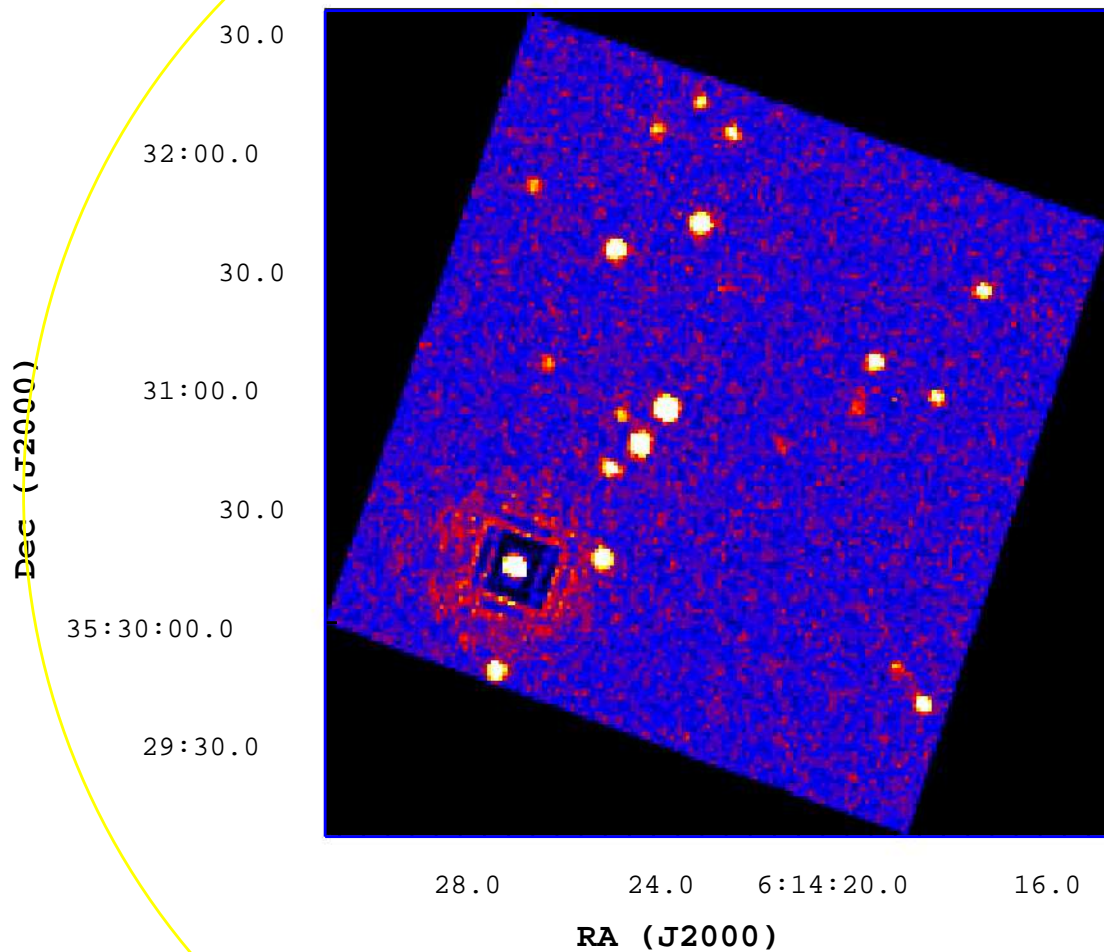

UVOT Finding Chart

OBSID 00667392000 / DATE-OBS 2015-12-15T03:16:20.3

5

10

15

20

25

30