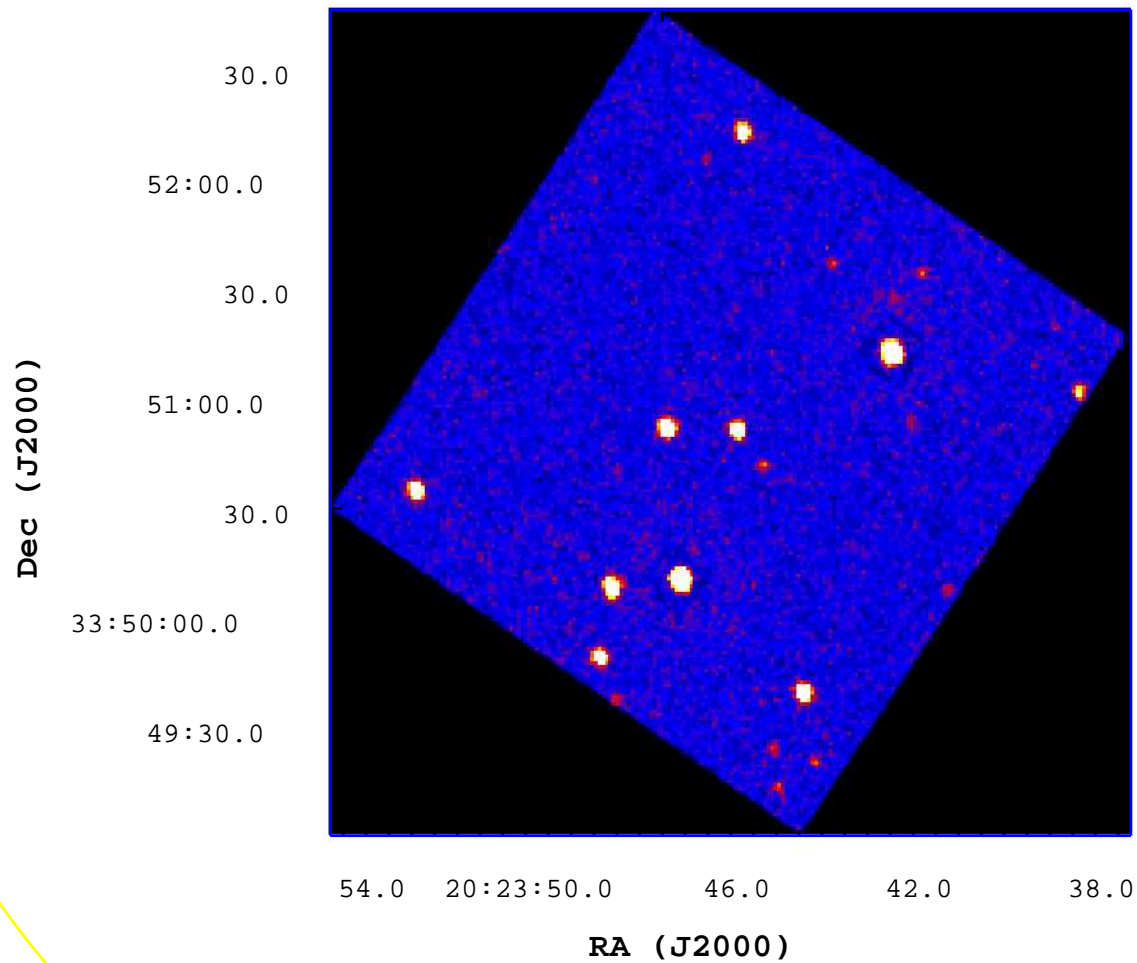

UVOT Finding Chart

OBSID 00668877000 / DATE-OBS 2015-12-30T22:28:28.1

5

10

15

20

25

30