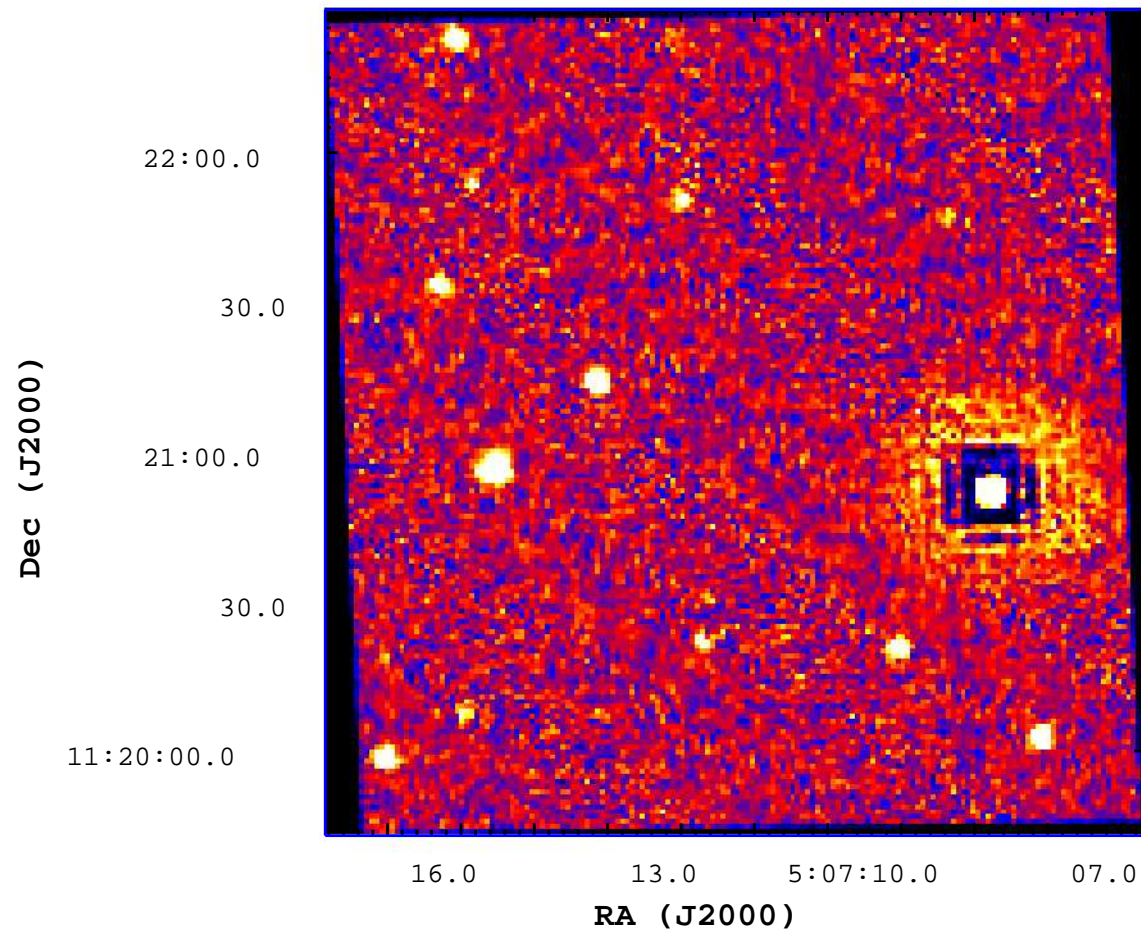

UVOT Finding Chart

OBSID 00669319000 / DATE-OBS 2016-01-04T11:39:03.0

5

10

15

20

25