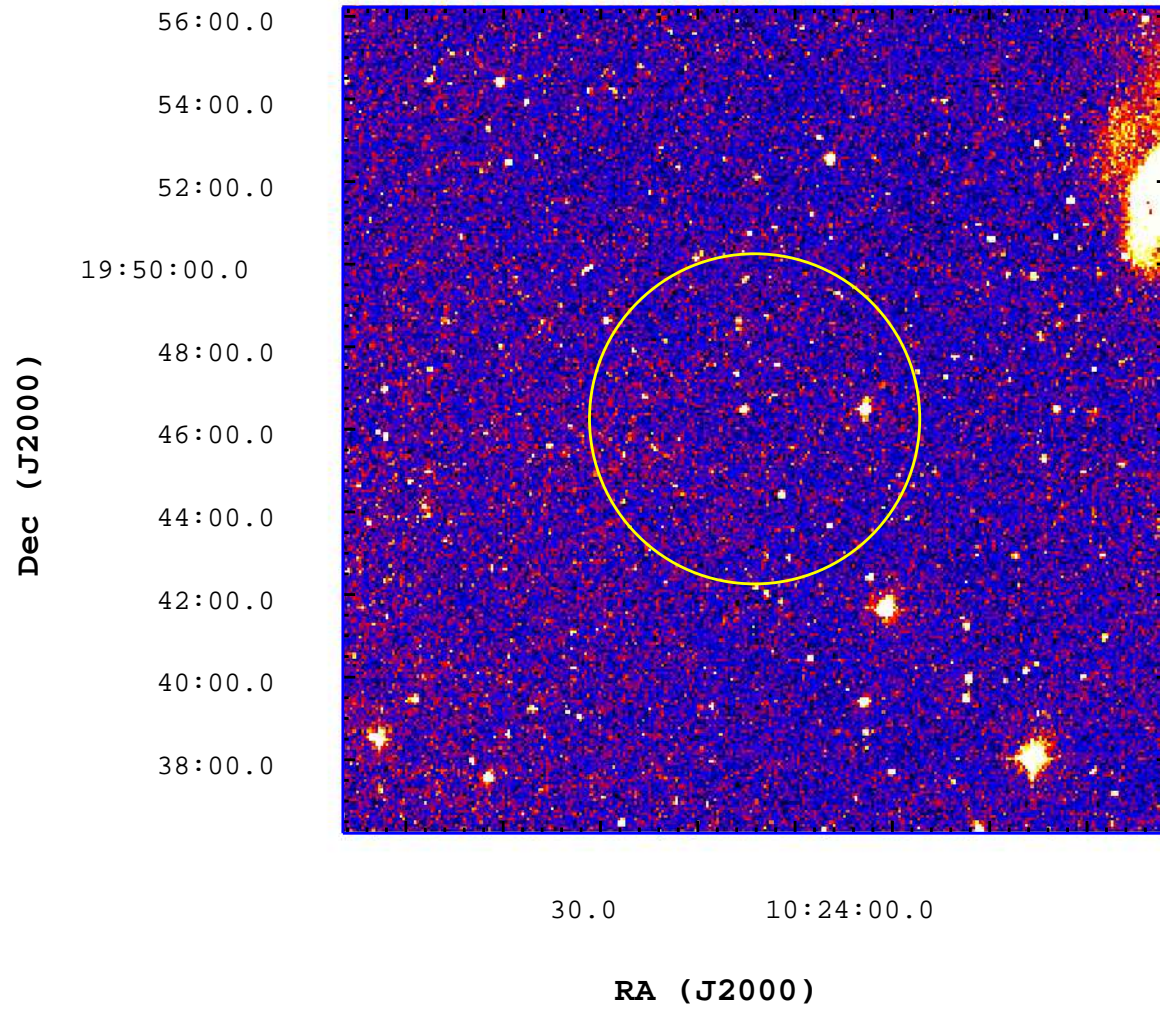

UVOT Finding Chart

OBSID 00672897000 / DATE-OBS 2016-02-08T00:04:38.9

2500

3000

3500

4000

4500