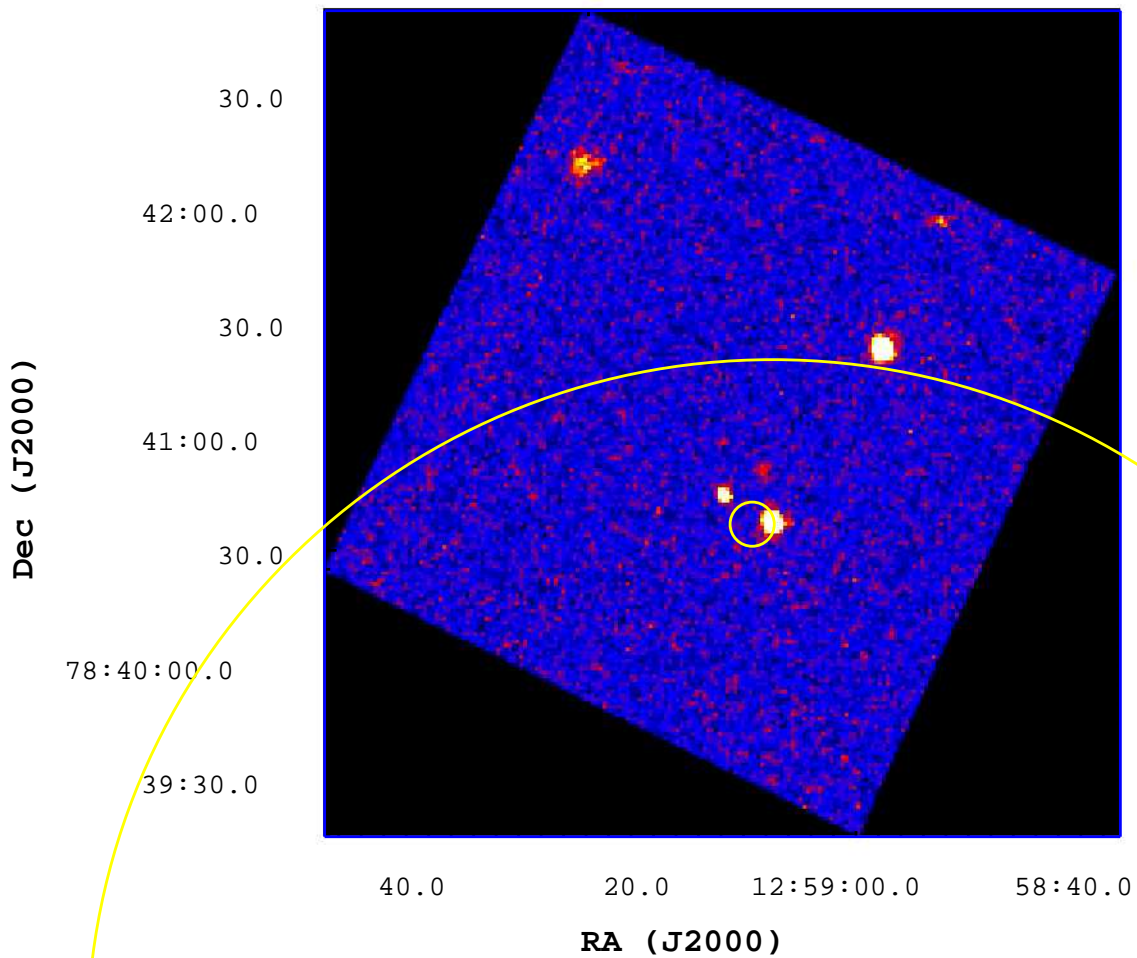

UVOT Finding Chart

OBSID 00676423000 / DATE-OBS 2016-02-27T19:35:05.3

5

10

15

20