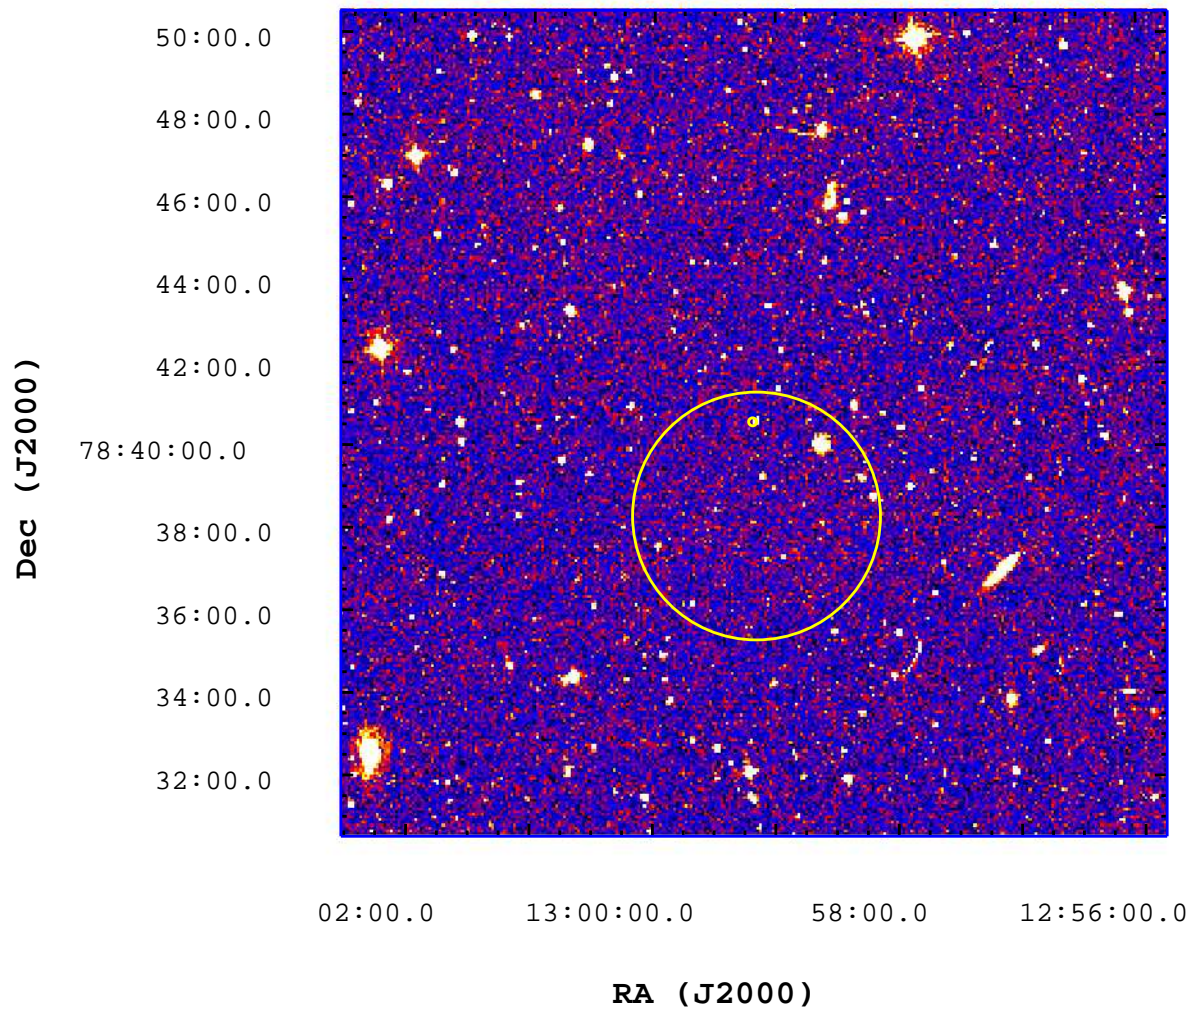

UVOT Finding Chart

OBSID 00676423000 / DATE-OBS 2016-02-27T19:37:43.5

2500

3000

3500

4000

4500