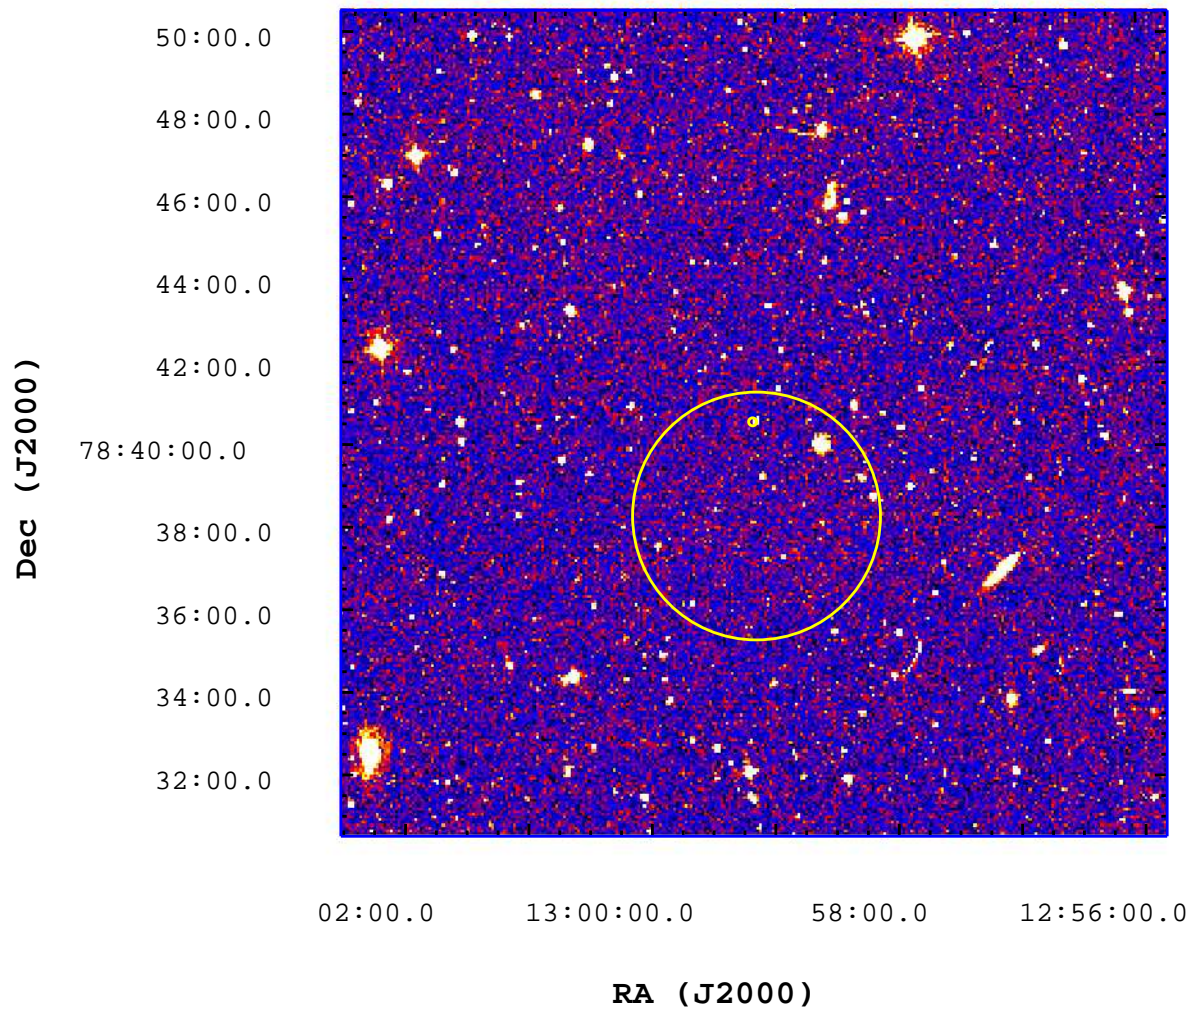

UVOT Finding Chart

OBSID 00676423000 / DATE-OBS 2016-02-27T19:47:01.0

2500

3000

3500

4000

4500