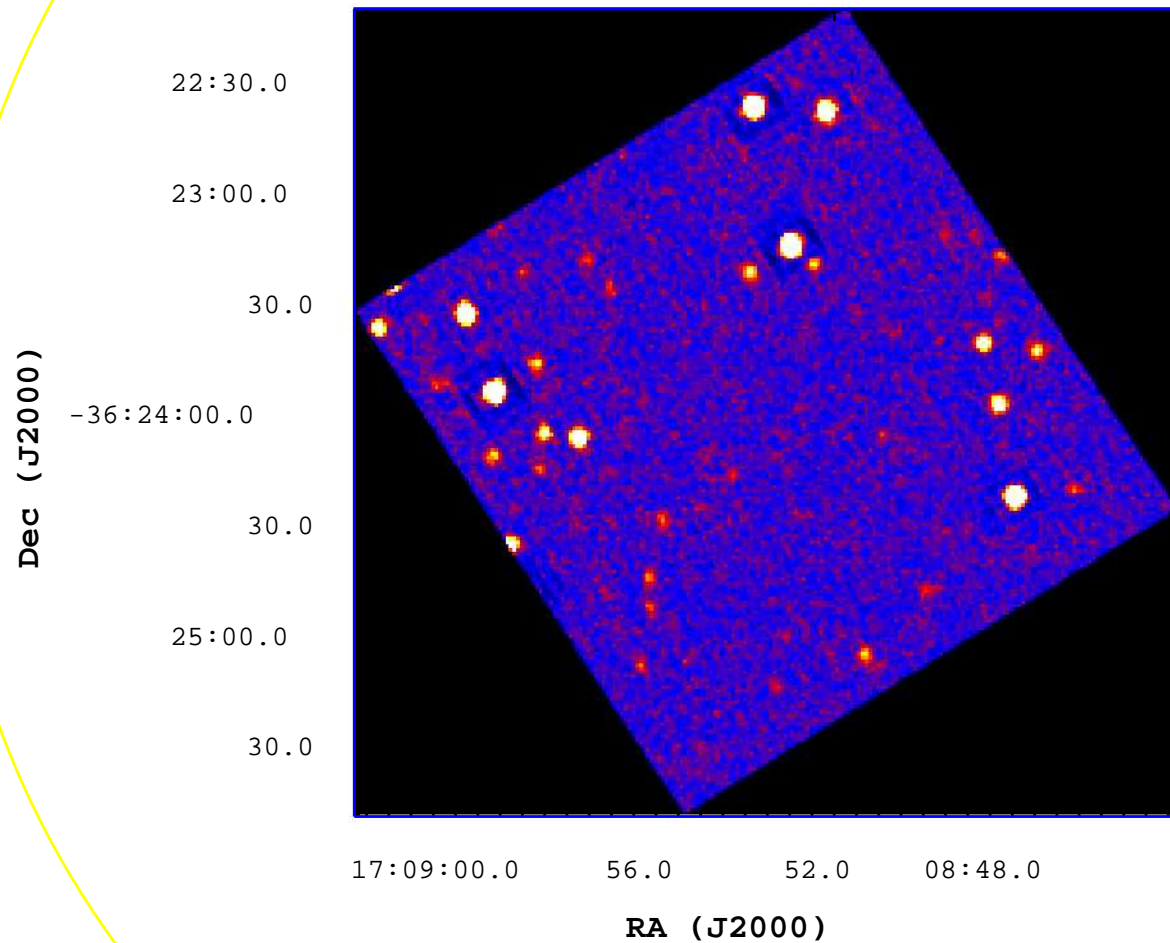

UVOT Finding Chart

OBSID 00677582000 / DATE-OBS 2016-03-03T22:47:43.0

10

20

30

40

50

60