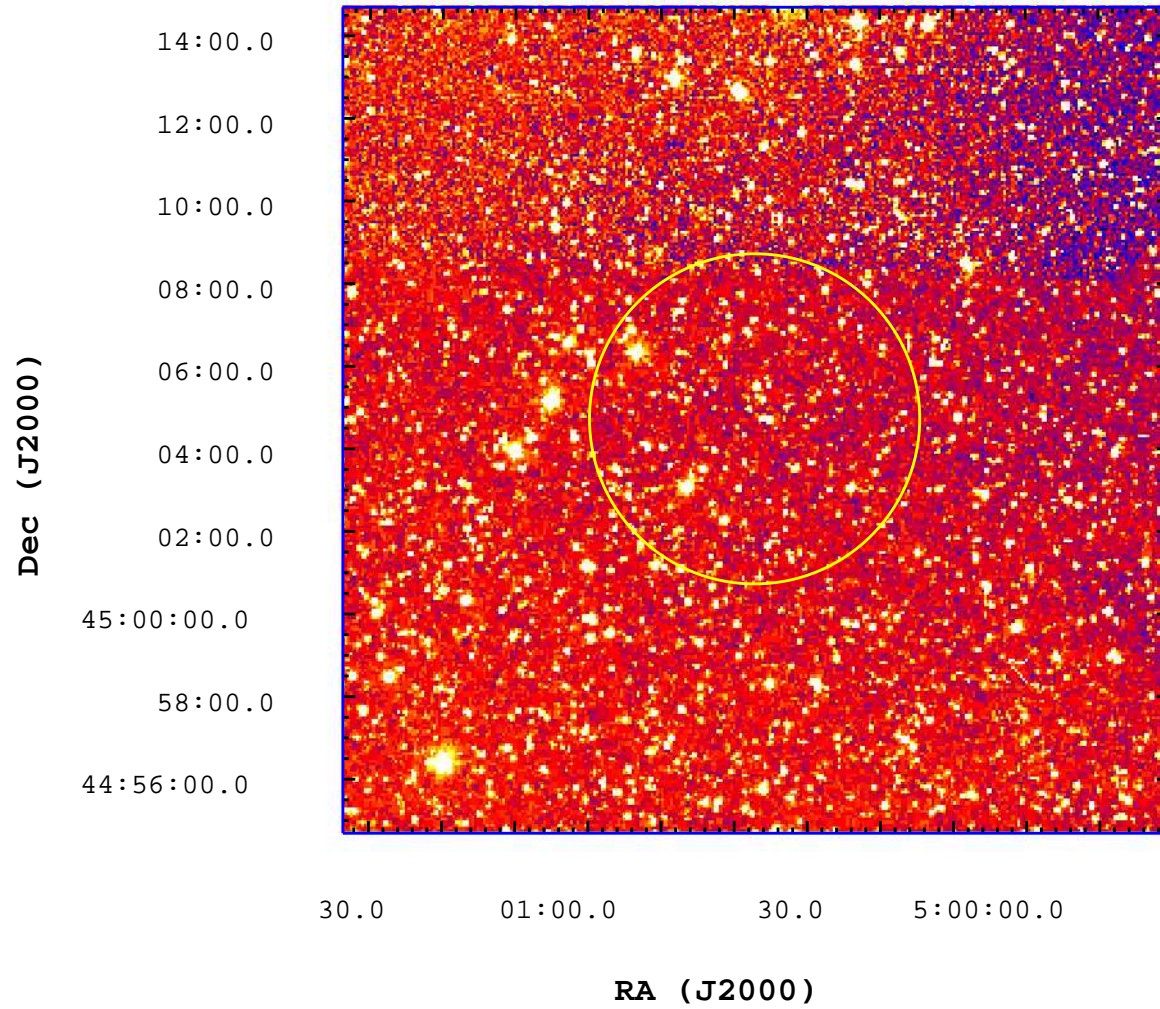

UVOT Finding Chart

OBSID 00678197000 / DATE-OBS 2016-03-07T16:50:04.8

1000

1500

2000

2500

3000