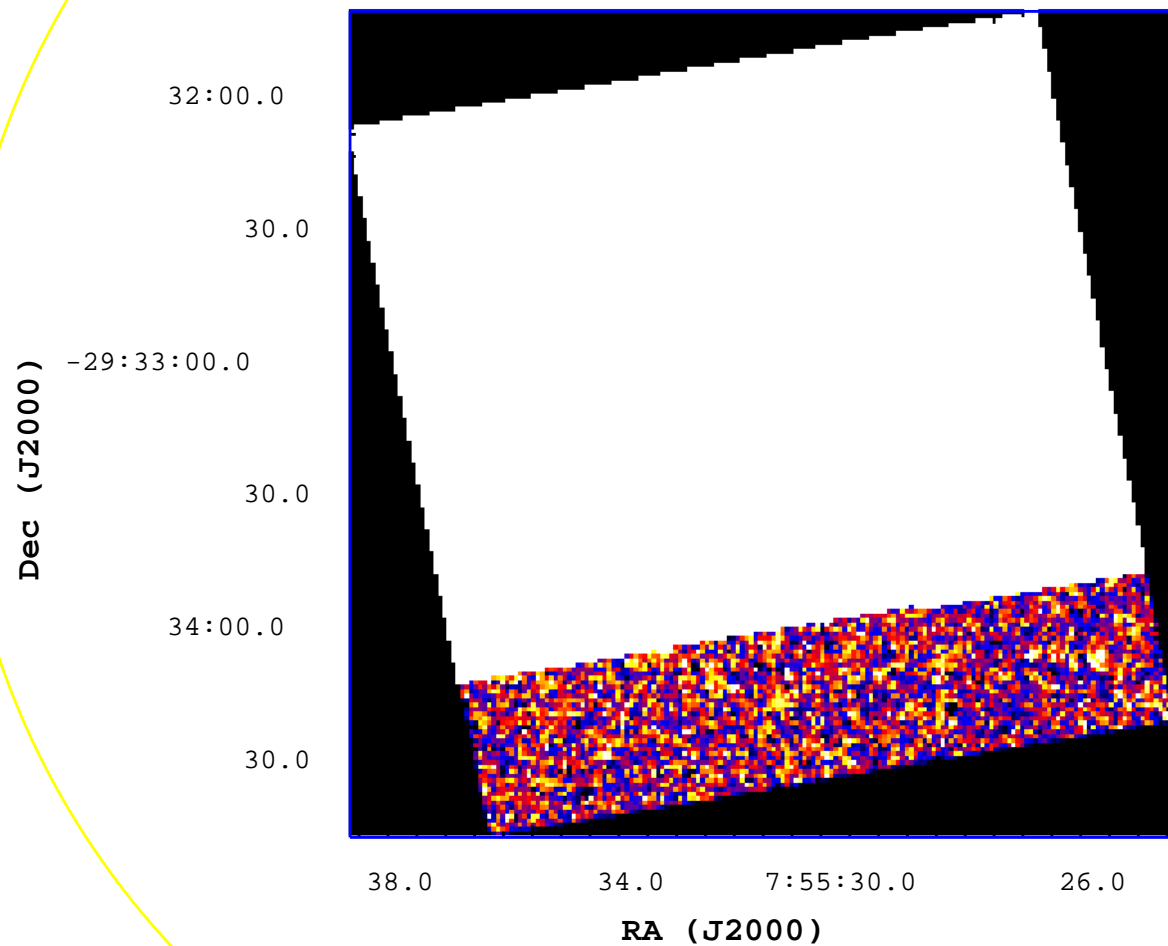

UVOT Finding Chart

OBSID 00679432000 / DATE-OBS 2016-03-16T22:56:06.3

0.5

1

1.5

2

2.5

3