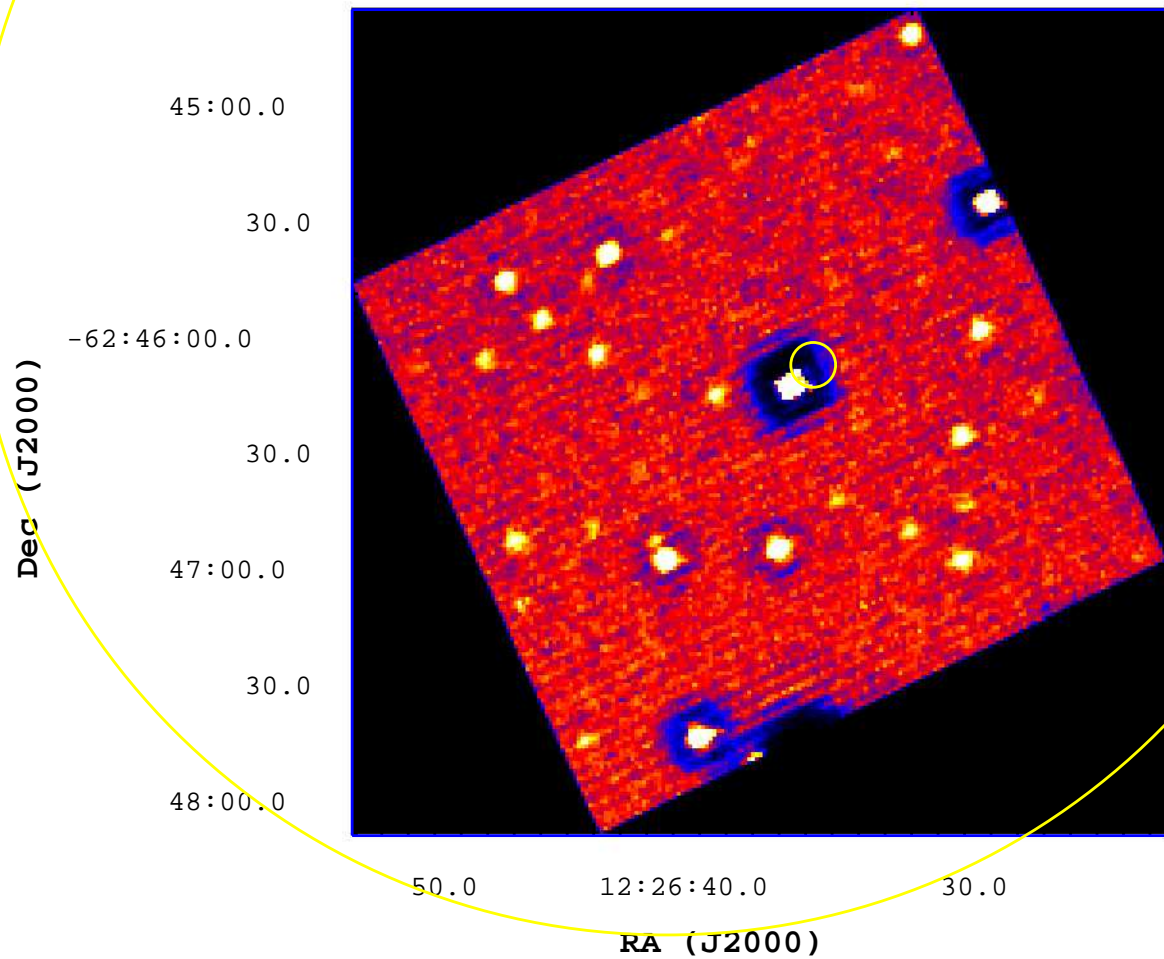

UVOT Finding Chart

OBSID 00680331000 / DATE-OBS 2016-03-24T03:29:05.6

20

40

60

80

100