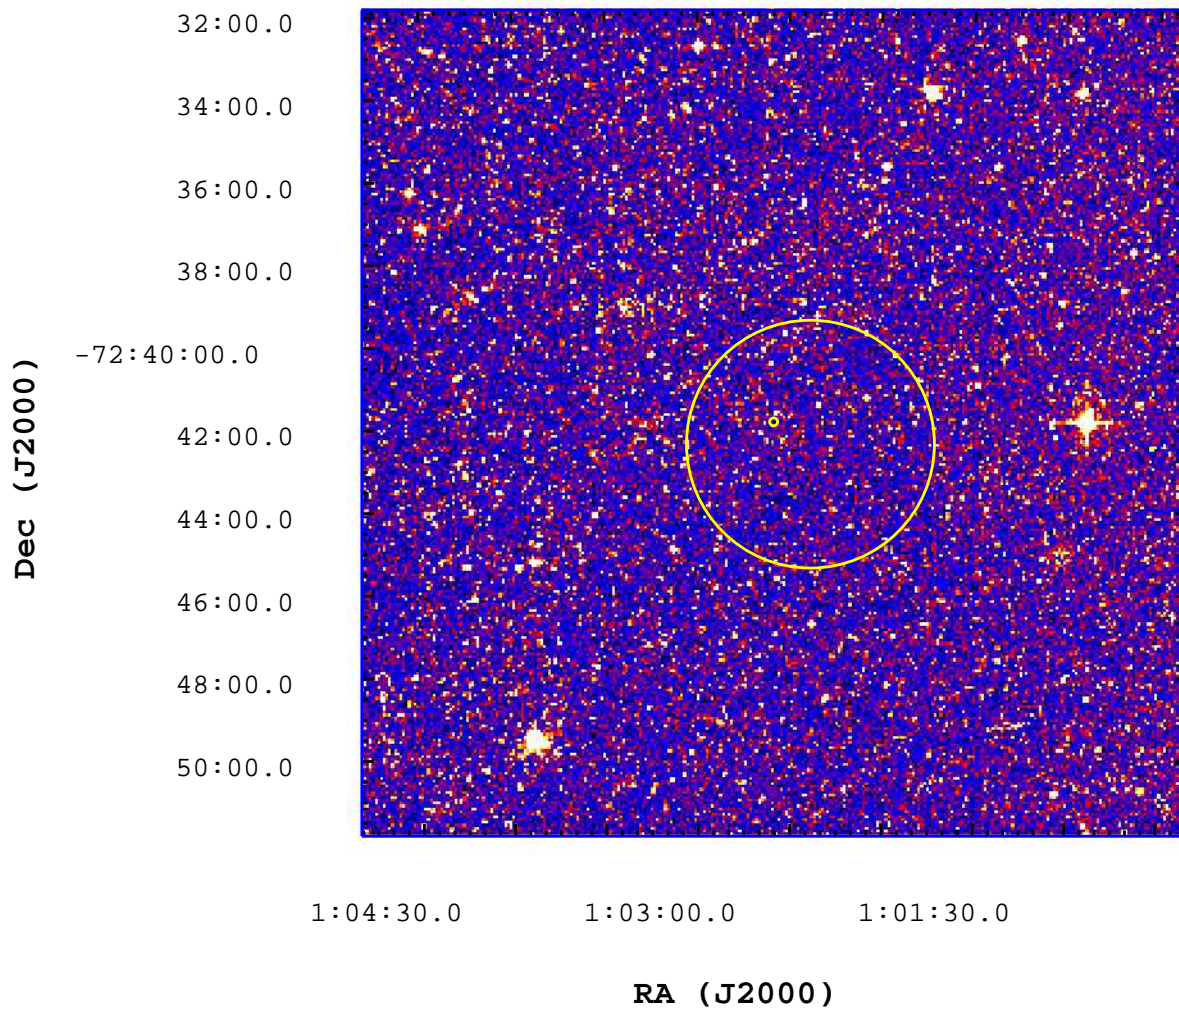

UVOT Finding Chart

OBSID 00680436000 / DATE-OBS 2016-03-25T07:05:07.4

2000

2500

3000

3500

4000