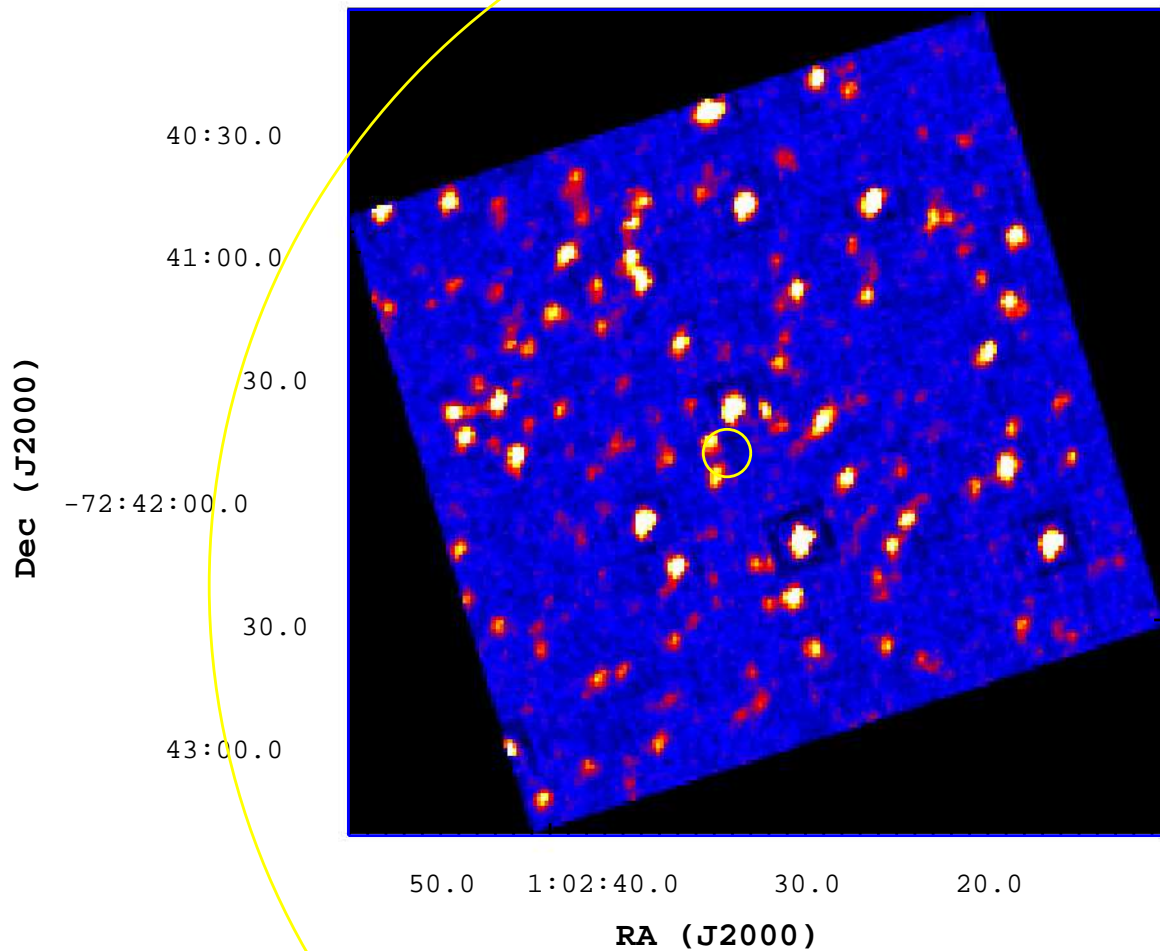

UVOT Finding Chart

OBSID 00680436000 / DATE-OBS 2016-03-25T07:14:44.6

20

40

60

80

100

120