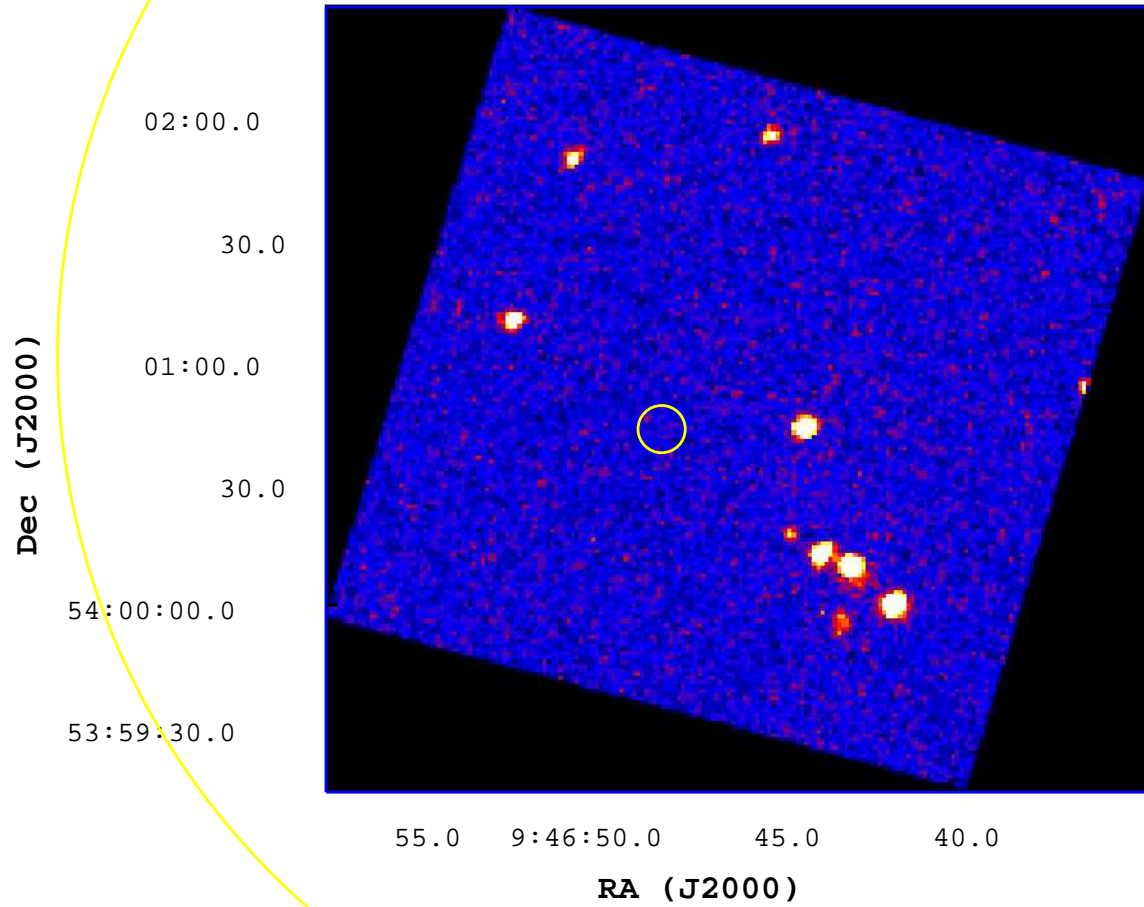

UVOT Finding Chart

OBSID 00680655000 / DATE-OBS 2016-03-27T09:17:34.6

5

10

15

20

25