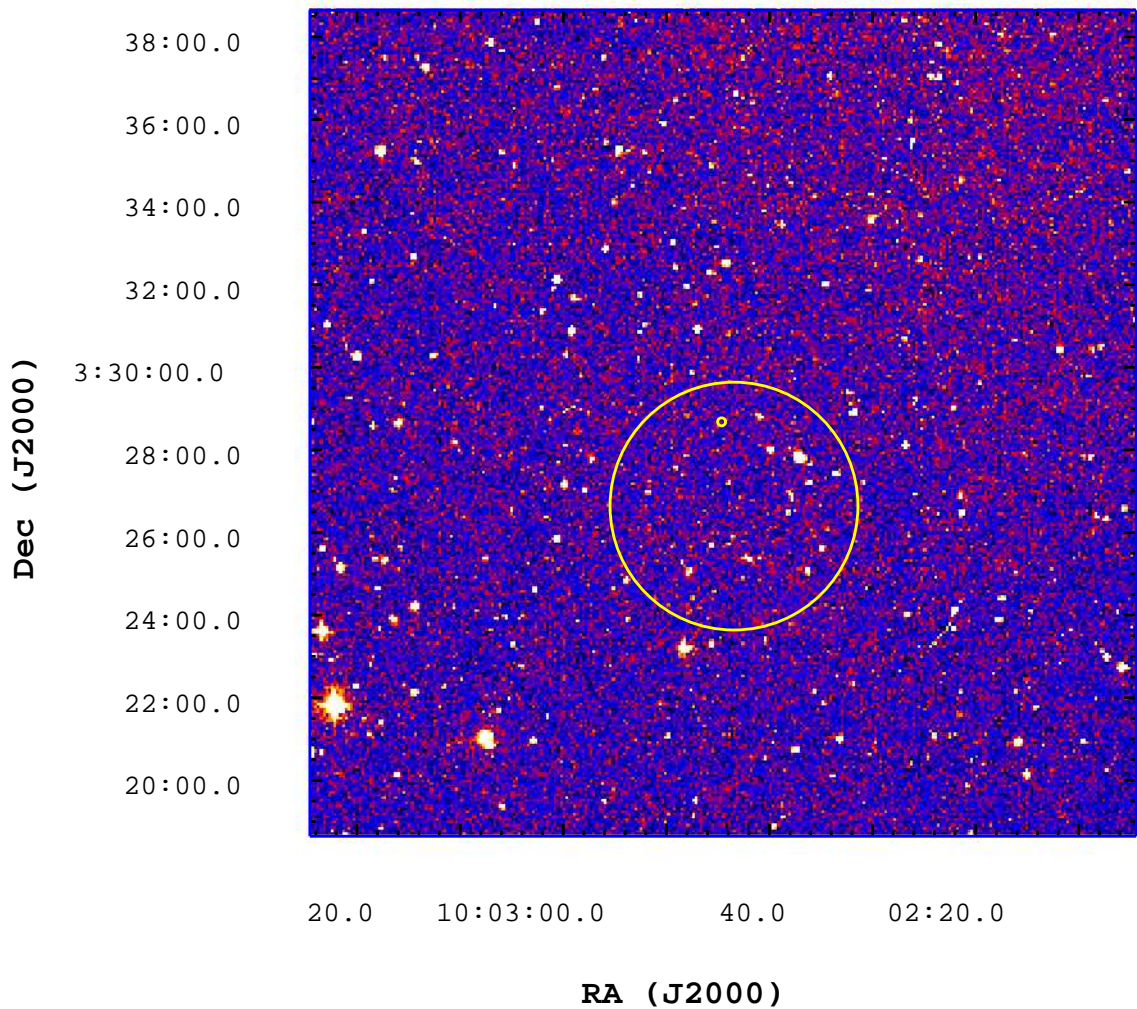

UVOT Finding Chart

OBSID 00682269000 / DATE-OBS 2016-04-10T05:11:35.3

2500

3000

3500

4000

4500